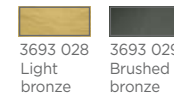

1x E27
LED bulb included
8W - 700lm - 2700°K
Articulated arms
Adjustable height
Foot dimmer

MEDINEH

1x E27
LED bulb included
8W - 700lm - 2700°K
Swing arm
Adjustable height
Foot dimmer

ZETA

Integrated LED strips
2x 3,6W - 1x 700lm - 2700°K
Adjustable height
Articulated arms
Adjustable reflector
Plug driver 240V