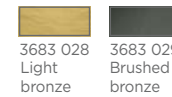

FLOOR LAMPS

WITH SPOTLIGHT/REFLECTOR

ONLY FOR
LED BULB

By touching the button on the spotlight, NEDJEM & BAKI have an ON/OFF and dimmer function

NEDJEM

3665 029 3665 093 3665 095
Brushed bronze + brushed nickel + brushed brass
1x GU10
Only for LED bulb
Flex 20 cm
Touch dimming on the spotlight
Dimming box on cable

Finish code : 93 Finish code : 95

BAKI

3625 029 3625 093 3625 095
Brushed bronze + brushed nickel + brushed brass
1x GU10
Only for LED bulb
Touch dimming on the spotlight
Dimming box on cable

Finish code : 93 Finish code : 95

OUADI

3683 028 3683 029
Light bronze Brushed bronze
1x G9
LED bulb included
4,5W - 500lm - 2700°K
Swing arm
Not dimmable
Adjustable height
Foot switch