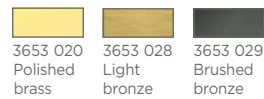

MEDINEH

1x E27
LED bulb included
8W - 700lm - 2700°K
Swing arm
Adjustable height
Foot dimmer