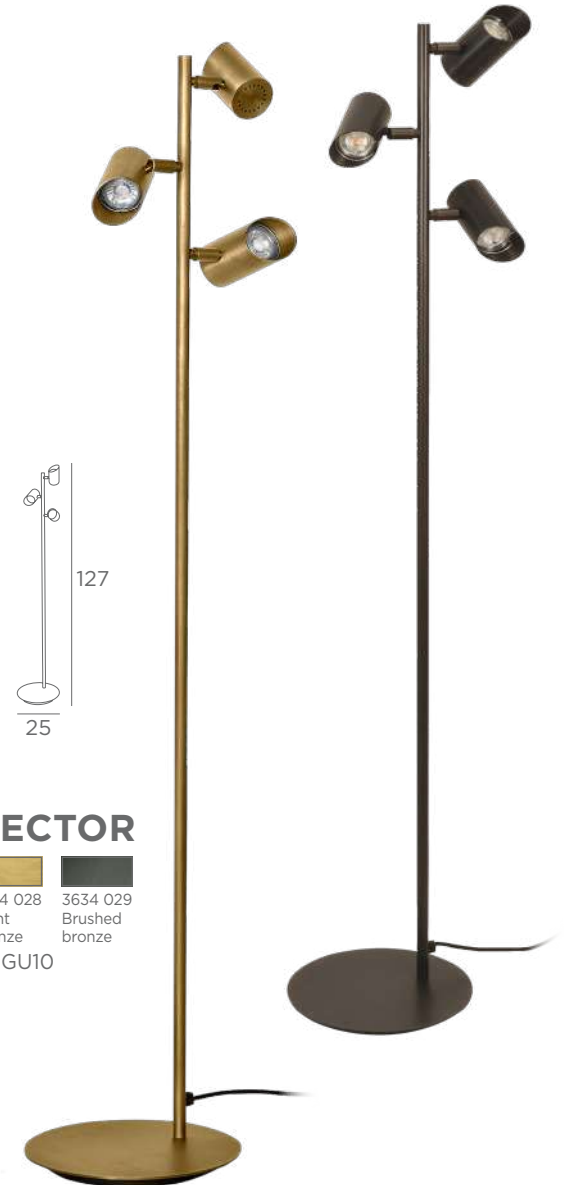

FLOOR LAMPS WITH SPOTLIGHTS

GU10

ONLY FOR
LED BULBS

ADJUSTABLE
SPOTLIGHTS

FOOT
SWITCH

HERMES

3633 029
Brushed
bronze

2x GU10
Adjustable
tablet height

HECTOR

3634 028
Light
bronze

3634 029
Brushed
bronze

3x GU10

FLOOR LAMPS

WITH SPOTLIGHT/REFLECTOR

FOOT SWITCH

ULYSSE

		
3697 002	3697 028	3697 029
Structured black	Light bronze	Brushed bronze

1x E27
Adjustable spotlight

MILO

		
3700 002	3700 028	3700 029
Structured black	Light bronze	Brushed bronze

Integrated 230V LED module
22,2W - 2340lm - 2700°K
No driver

Photos : Ulysse/28, Ulysse/02 & Milo/02

FLOOR LAMPS

WITH SPOTLIGHT/REFLECTOR

ONLY FOR
LED BULB

By touching the button on the spotlight, NEDJEM & BAKI have an ON/OFF and dimmer function

NEDJEM

3665 029 3665 093 3665 095
Brushed bronze + brushed nickel + brushed brass
1x GU10
Only for LED bulb
Flex 20 cm
Touch dimming on the spotlight
Dimming box on cable