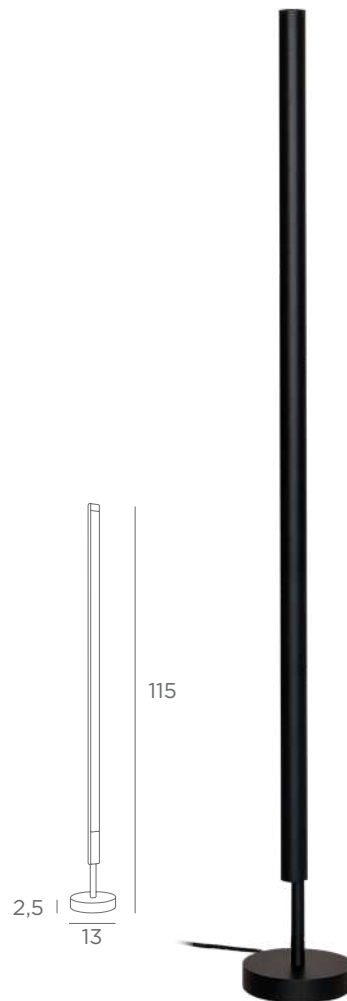

HECTOR

3634 028
Light
bronze

3634 029
Brushed
bronze

3x GU10

FLOOR LAMPS

WITH SPOTLIGHT/REFLECTOR

FOOT SWITCH

ULYSSE

		
3697 002	3697 028	3697 029
Structured black	Light bronze	Brushed bronze

1x E27
Adjustable spotlight

MILO

		
3700 002	3700 028	3700 029
Structured black	Light bronze	Brushed bronze

Integrated 230V LED module
22,2W - 2340lm - 2700°K
No driver