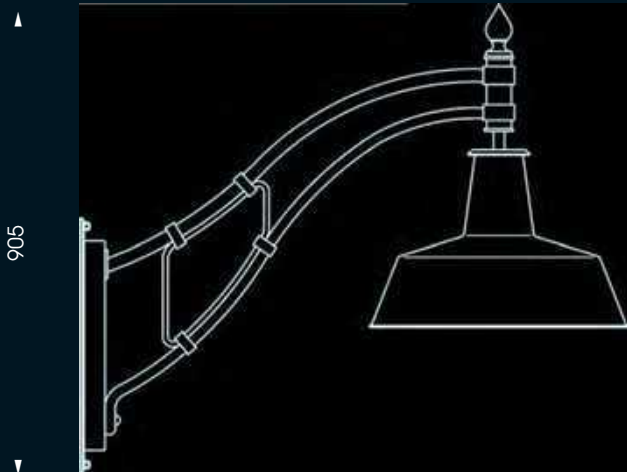

905

AL 6912 (M 521, AL1665)

socket: 6 x 4,5W LED 3000K
height: 4122 mm
width: 1056 mm
finish: iron nature
weight: 63 kg

WL 3733 (AL 1665) (drawing)

socket: 6 x 4,5W LED 3000K
height: 905 mm
width: 500 mm
dist. to wall: 1060 mm