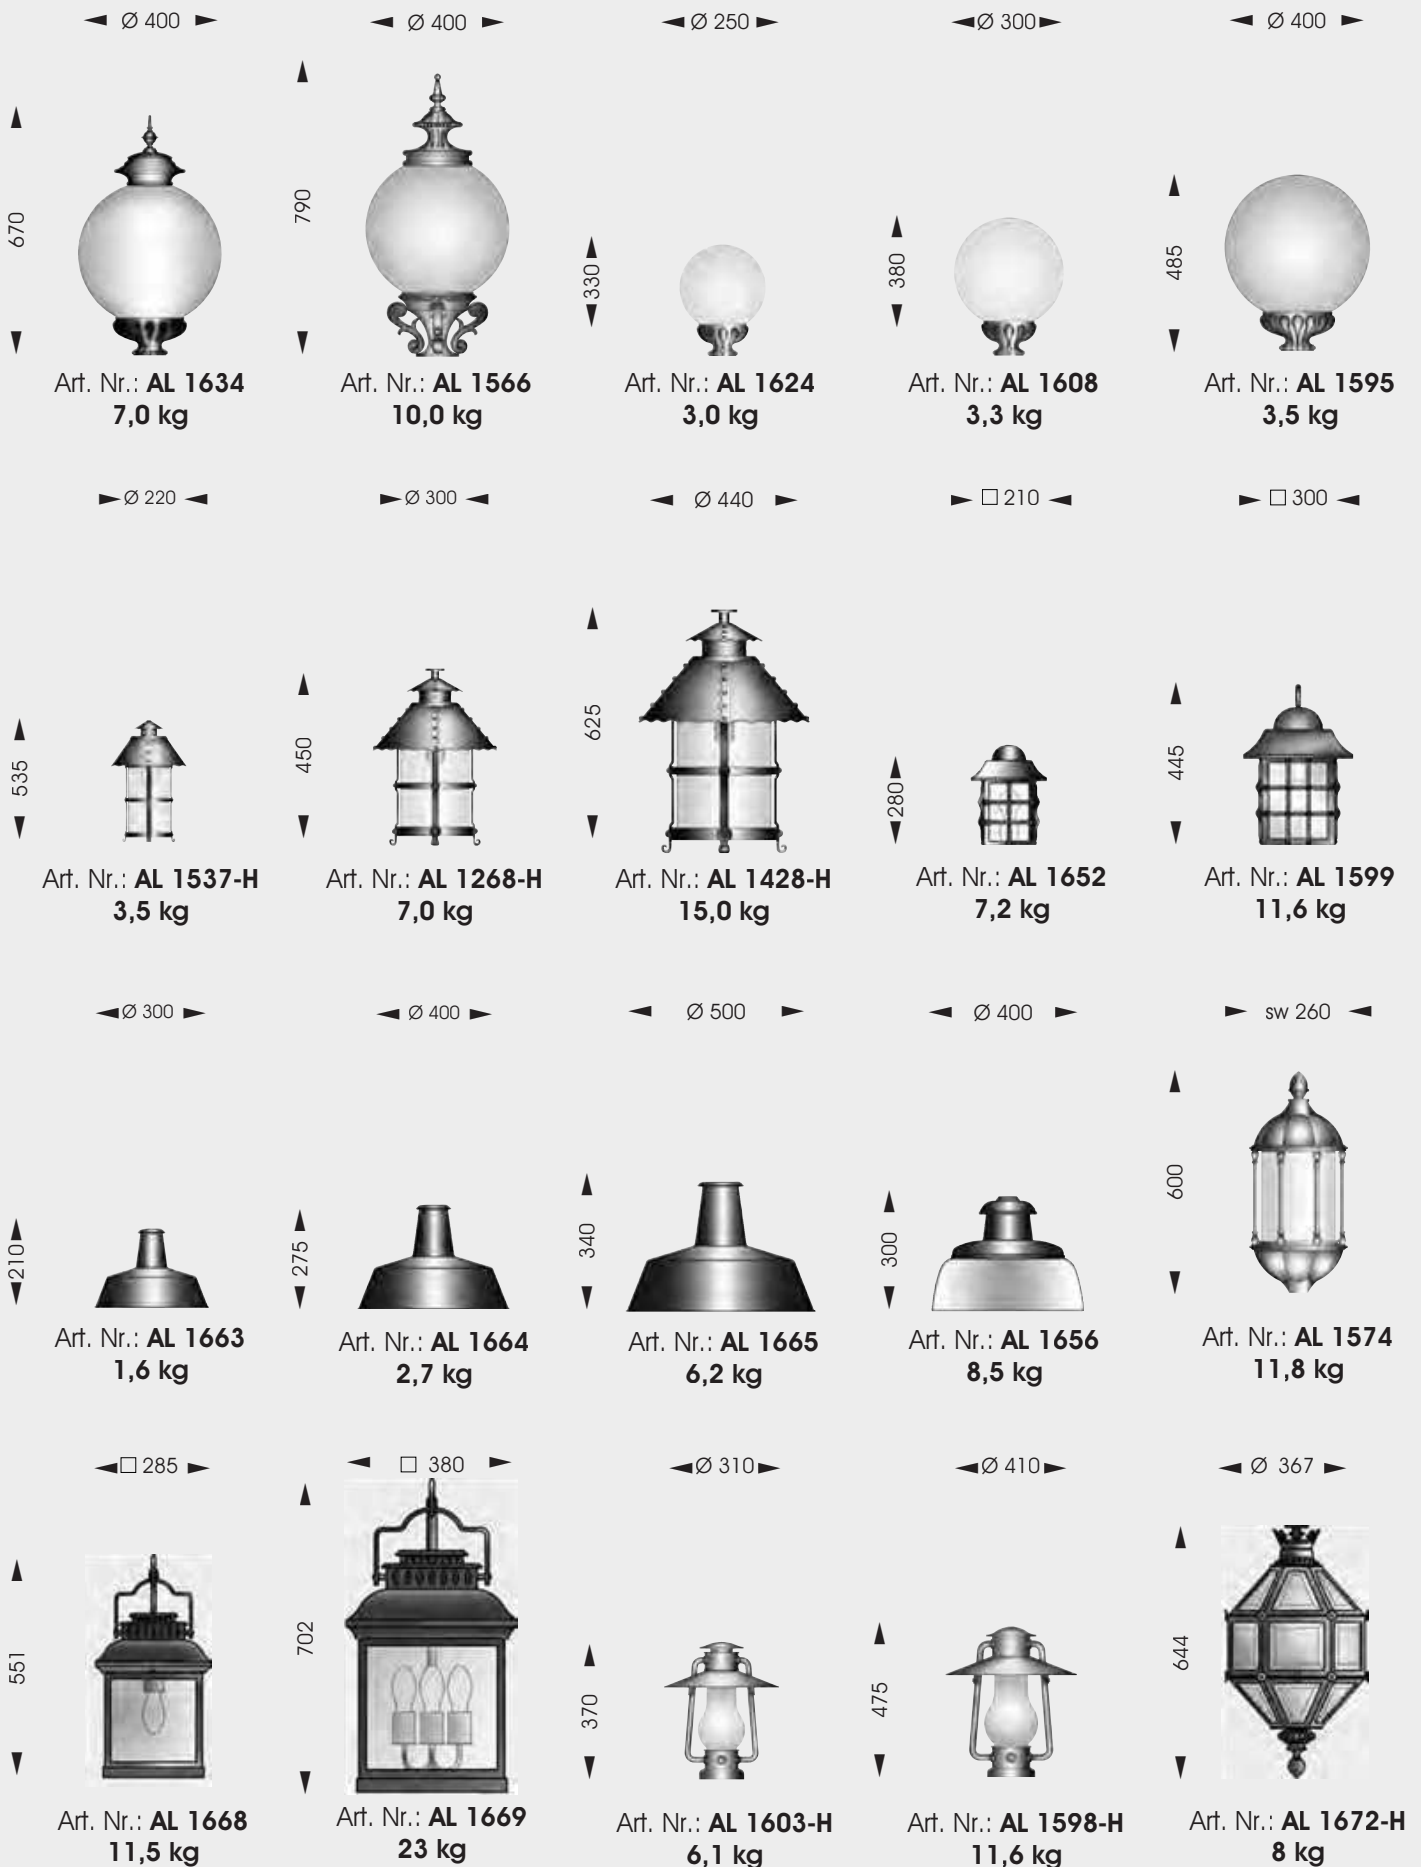

LANTERNS

Scale 1:20 - Weights can vary due to the production process.