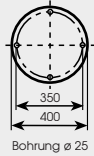

Art. Nr.: **M 164**
H=3000 mm
162,0 kg