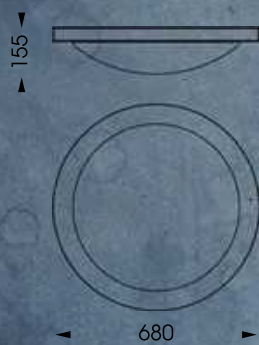

DE 2683

DE 2683-A
Detail

DE 2681-A

socket: 2 x E 27
height: 125 mm
diameter: 400 mm

glass: Nr. 320-16-M
finish: iron nature
weight: 6 kg

DE 2682-A

socket: 3 x E 27
height: 135 mm
diameter: 500 mm

glass: Nr. 321-16-M
finish: iron nature
weight: 10 kg

DE 2683-A

socket: 3 x E 27
height: 155 mm
diameter: 680 mm

glass: Nr. 322-16-M
finish: iron nature
weight: 16 kg