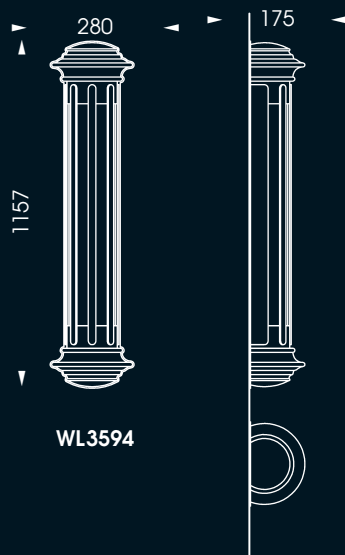

socket: 1 x E 27      glass: Nr. 317-16  
 height: 890 mm      finish: liberty  
 width: 390 mm      weight: 19 kg

**AL 6602 (M 447, AL 1575)**

socket: 1 x E 27      glass: Nr. 317-16  
 height: 2650 mm      finish: liberty  
 width: 390 mm      weight: 40 kg

**AL 6645**

socket: 1 x 2G11 / 18W LED 3000K  
 height: 1050 mm  
 width: 200 mm  
 glass: Nr. 303-16  
 finish: liberty  
 weight: 19 kg

**AL 6601**

AL 6602

AL 6645

WL 3594

WL 3573

**WL 3594**

socket: 2 x 2G11  
18W LED  
height: 1157 mm  
width: 280 mm  
dist. to wall: 175 mm

glass: Nr. 422-16  
finish: iron nature  
weight: 23 kg

**WL 3573**

socket: 1 x 2G11  
23W LED  
height: 786 mm  
width: 200 mm  
dist. to wall: 130 mm