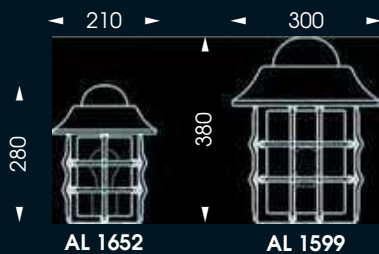

AL 6876 (M 459, KR 589, AL 1599)

socket: 1 x E 27   glass: antika
height: 2335 mm   finish: terra
width: 500 mm   weight: 32 kg

AL 6876