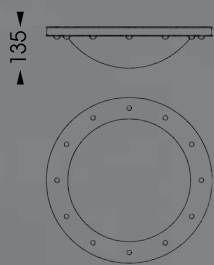

540

420

730

DE 2550-A

socket: 2 x E 27
height: 120 mm
diameter: 420 mm

glass: Nr. 320-16-M
finish: iron nature
weight: 8 kg

DE 2551-A

socket: 3 x E 27
height: 135 mm
diameter: 540 mm

glass: Nr. 321-16-M
finish: iron nature
weight: 14 kg

DE 2552-A

socket: 3 x E 27
height: 155 mm
diameter: 730 mm

glass: Nr. 322-16-M
finish: iron nature
weight: 16 kg