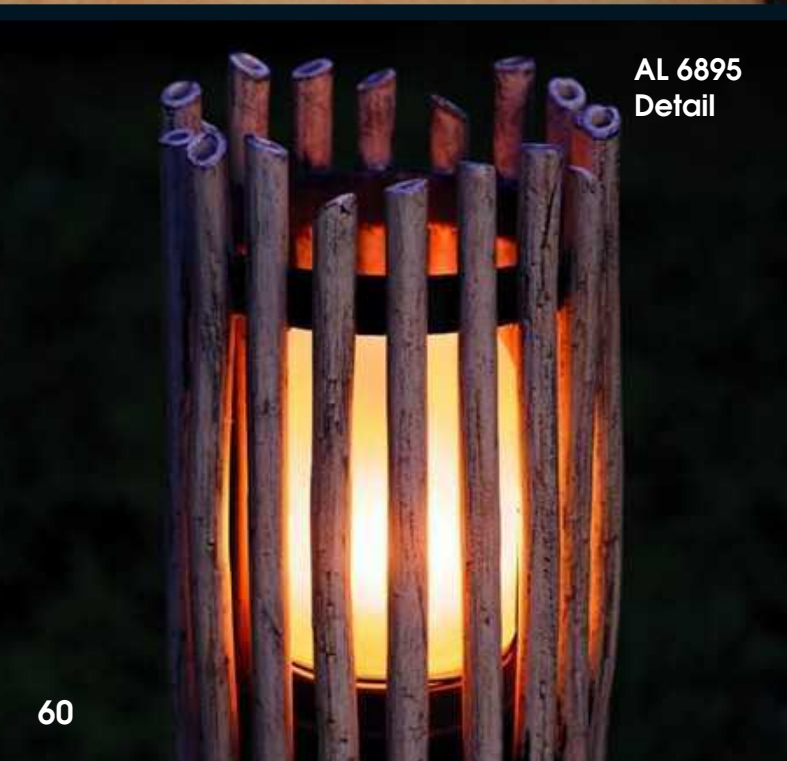

HL 2656

socket: 1 x E 27
height: 565 mm
width: 195 mm
chain: K 1162 – 1 m

glass: Nr. 447-17-M
finish: nature
canopy: B Nr. 44
weight: 12 kg

AL 6896

socket: 1 x E 27
height: 2065 mm
width: 810 mm
glass: Nr. 447-17-M
finish: nature
weight: 31 kg

AL 6895

socket: 1 x E 27
height: 1200 mm
width: 195 mm
glass: Nr. 447-17-M
finish: nature
weight: 17 kg

WL 3687

socket: 1 x E 27
height: 385 mm
width: 175 mm
dist. to wall: 175 mm
glass: Nr. 447-17-M
finish: nature
weight: 9 kg