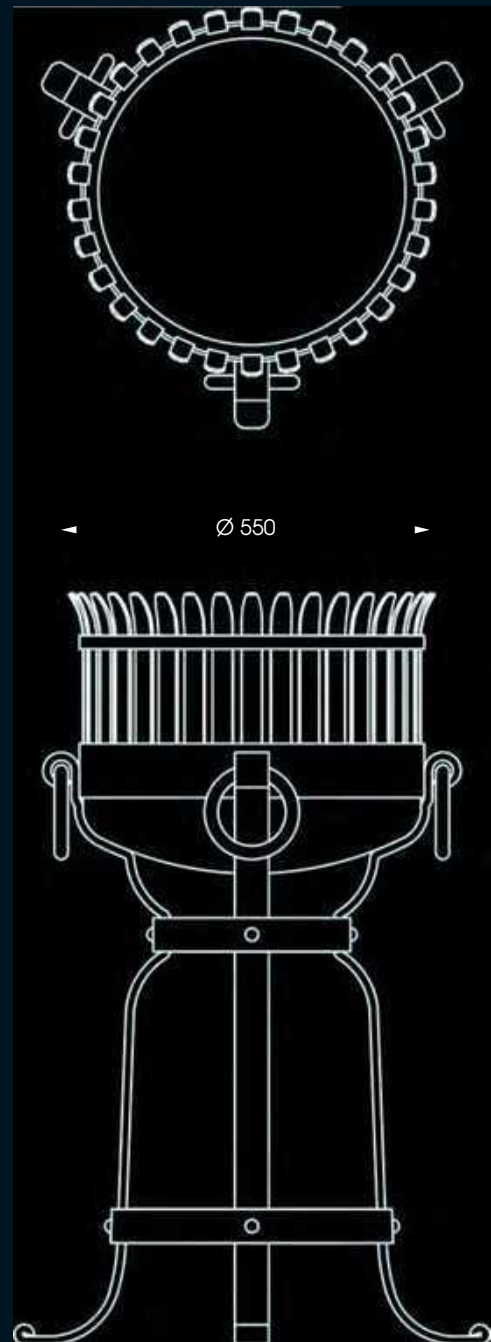

B 8715

fireplace

height: 1110 mm

width: 550 mm

material: raw iron

weight: 51 kg