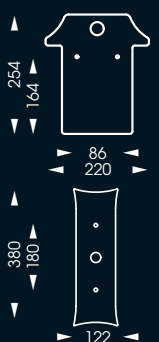

AL 6822

socket: 1 x E 27
height: 1036 mm
width: 210 mm

glass: antika
finish: vintage
weight: 11 kg

AL 6821

socket: 1 x E 27
height: 395 mm
width: 210 mm

glass: antika
finish: vintage
weight: 8 kg

WL 3631

socket: 1 x E 27
height: 286 mm
width: 220 mm
dist. to wall: 159 mm

glass: amber
inside frosted
finish: vintage
weight: 9 kg

WL 3627 (WA 7152, AL 1652)

socket: 1 x E 27
height: 452 mm
width: 210 mm
dist. to wall: 330 mm

glass: antika
finish: vintage
weight: 11 kg