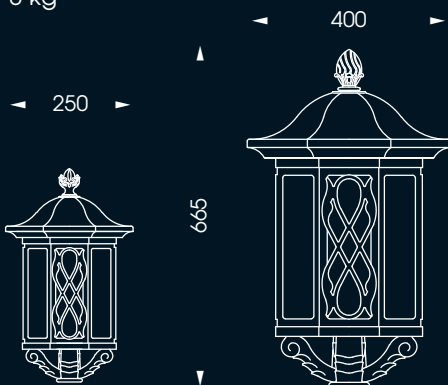

AL 6627 (M 143, AL 1584)

socket: 1 x E 27
height: 540 mm
width: 250 mm
glass: Nr. 368-1
finish: terra
weight: 8 kg

AL 1584

AL 1620