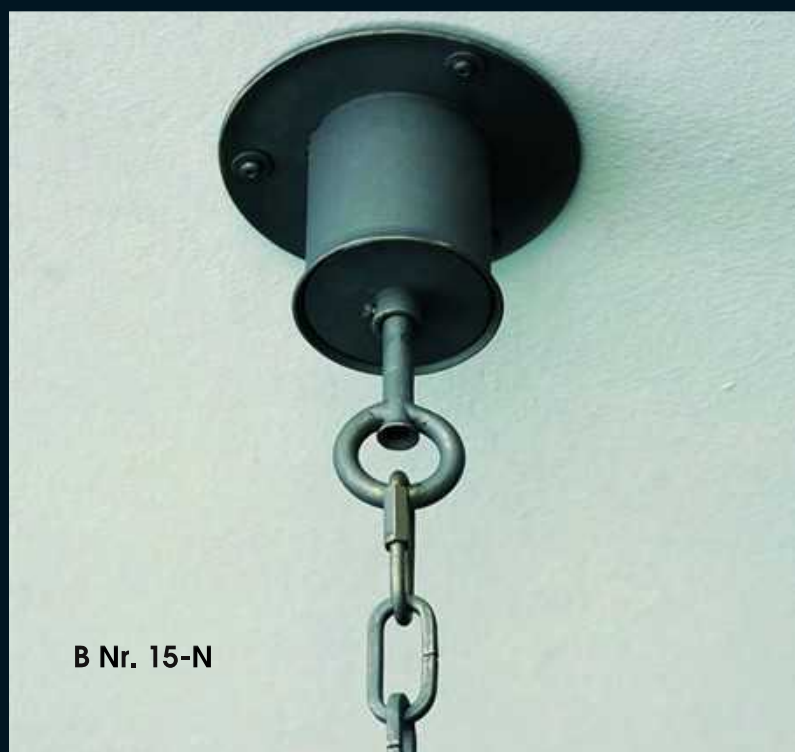

**AL 6899**

AL 6897

WL 3691

WL 3690

**WL 3691**

socket: 2 x E 27  
 height: 547 mm  
 width: 380 mm  
 dist. to wall: 195 mm  
 glass: clear  
 finish: old bronze  
 weight: 19 kg

**WL 3690**

socket: 1 x E 27  
 height: 413 mm  
 width: 285 mm  
 dist. to wall: 146 mm  
 glass: clear  
 finish: old bronze  
 weight: 10 kg