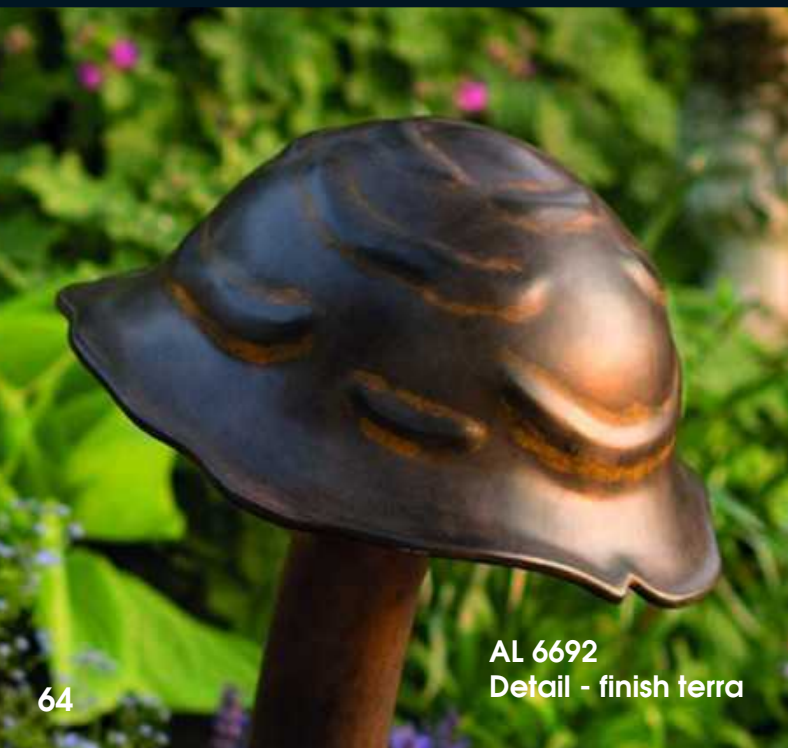

AL 6692
Detail - finish terra

AL 6691

socket: 1 x E 27
height: 710 mm
width: 450 mm
glass: Nr. 124-1
finish: terra / nature
weight: 11 kg

AL 6692

socket: 1 x E 27
height: 920 mm
glass: Nr. 124-1
finish: terra / nature
weight: 13 kg

AL 6693

socket: 1 x E 27
height: 1140 mm
glass: Nr. 124-1
finish: terra / nature
weight: 15 kg