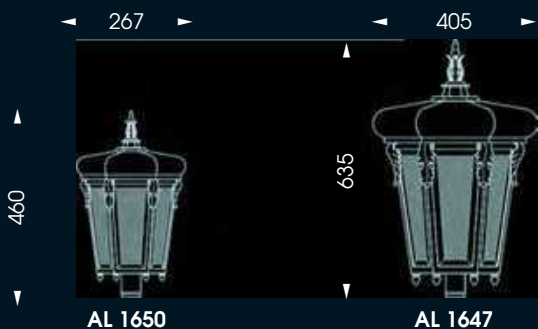

**WL 3724** (WA 7170, AL 1672-H)

socket: 1 x E 27  
height: 790 mm  
width: 370 mm  
dist. to wall: 453 mm  
glass: clear, facets  
finish: old copper  
weight: 16 kg

HL 2653

**AL 6803**

**AL 6803 (M 143, AL1650)**

socket: 1 x E 27  
 height: 580 mm  
 width: 267 mm  
 glass: clear, outside frosted, facets  
 finish: iron nature  
 weight: 8 kg

**AL 1650**

**AL 1647**

**WL 3615**

**WL 3615 (WA 7045, AL 1650)**

socket: 1 x E 27  
 height: 640 mm  
 width: 268 mm  
 dist. to wall: 394 mm  
 glass: clear, outside frosted, facet  
 finish: iron nature  
 weight: 9 kg