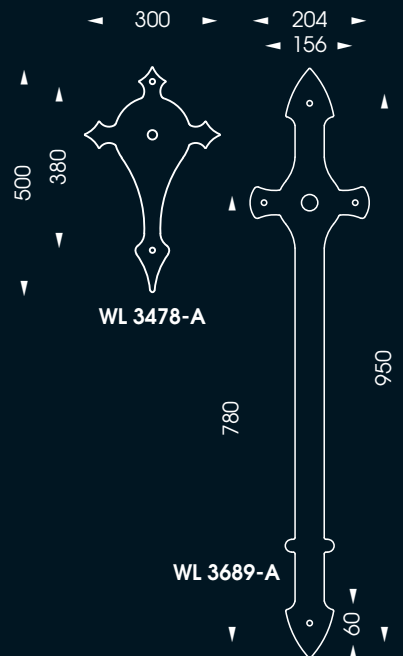

## AL 6795

socket: 1 x E 27  
height: 490 mm  
width: 210 mm  
glass: amber inside frosted  
finish: patina  
weight: 8 kg

WL 3478-A

WL 3689-A  
Detail

### WL 3689-A

socket: 1 x E 27  
 height: 1130 mm  
 width: 227 mm  
 dist. to wall: 395 mm  
 glass: Nr. 339-AM-M  
 Nr. 447-17  
 old bronze  
 weight: 12 kg

WL 3689-A

Detail

Detail

Detail

**AL 6893**

- socket: 2 x E 27  
1 x LED 4W
- height: 2750 mm
- width: 1550 mm
- depth: 1000 mm
- glass: 2 x Nr. 536  
1 x Nr. 498-AM-M
- finish: nature
- weight: 75 kg