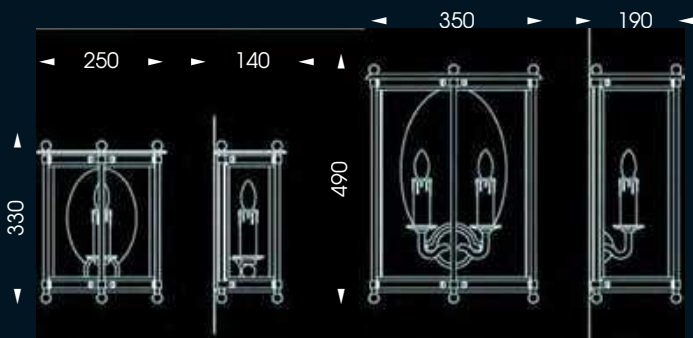

WL 3499-A

WL 3483-A

WL 3483-A

socket: 2 x E 14
height: 490 mm
width: 350 mm
dist. to wall: 190 mm

glass: 2 x Nr. 351-16-M,
Nr. 350-17
finish: old black
weight: 9 kg

WL 3499-A

socket: 1 x E 14
height: 330 mm
width: 250 mm
dist. to wall: 140 mm

glass: 1 x Nr. 351-16-M,
Nr. 315-17
finish: old black
weight: 5 kg