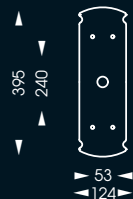

AL 1668

AL 1669

**AL 6897 (M 459-D, KR 625, AL 1668-H)**

socket: 1 x E 27  
 height: 2720 mm  
 width: 585 mm  
 glass: clear  
 finish: old bronze  
 weight: 36 kg

**AL 6899**

socket: 1 x E 27  
 height: 480 mm  
 width: 285 mm  
 glass: clear  
 finish: old bronze  
 weight: 17 kg