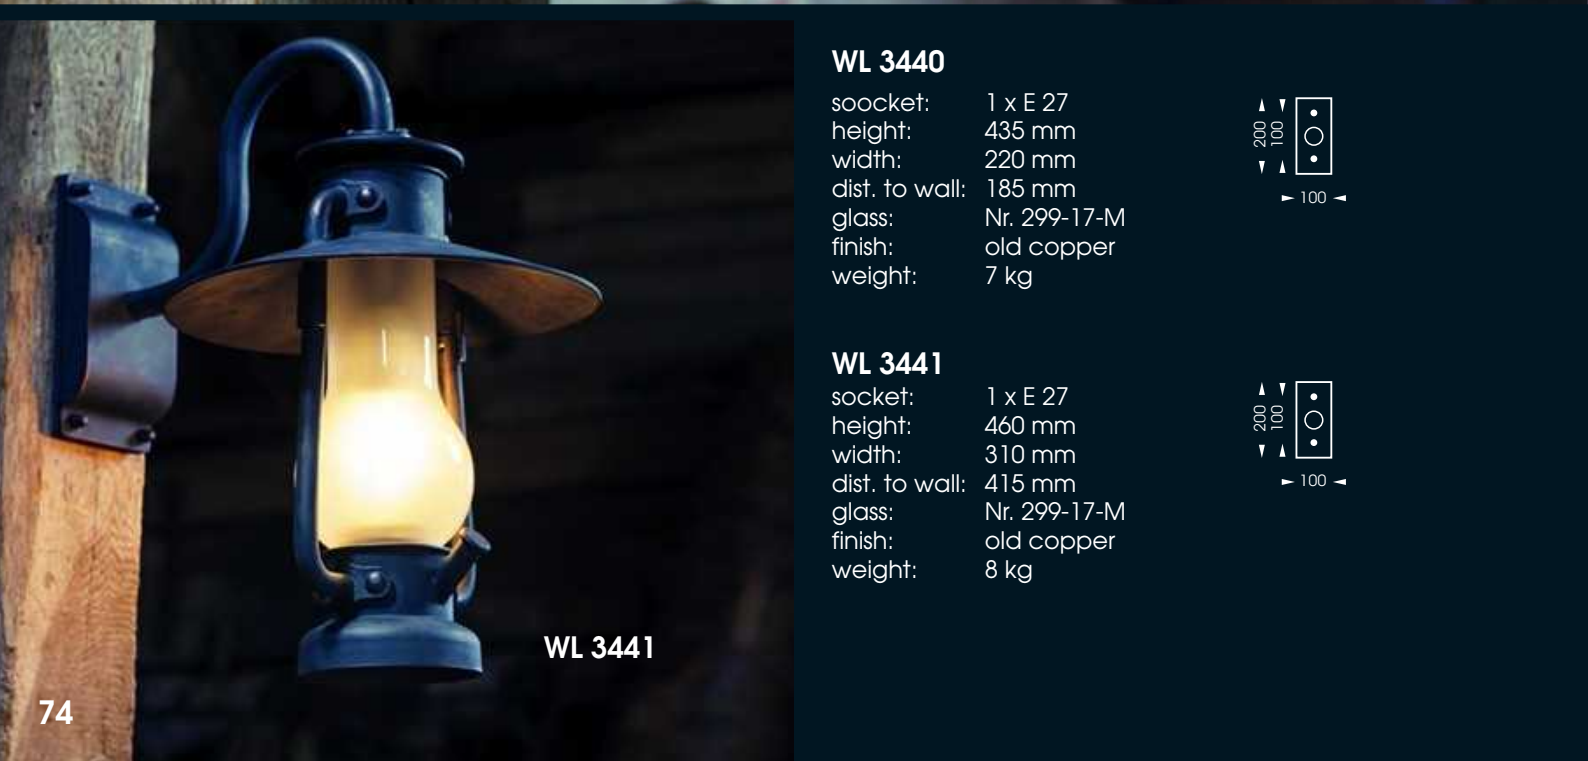

**AL 6904**

socket: 1 x E 27  
 height: 1200 mm  
 width: 335 mm  
 glass: Nr. 521-17-M  
 finish: taverna  
 weight: 14 kg

AL 6904

**WL 3440**

**WL 3440**

socket: 1 x E 27  
 height: 435 mm  
 width: 220 mm  
 dist. to wall: 185 mm  
 glass: Nr. 299-17-M  
 finish: old copper  
 weight: 7 kg