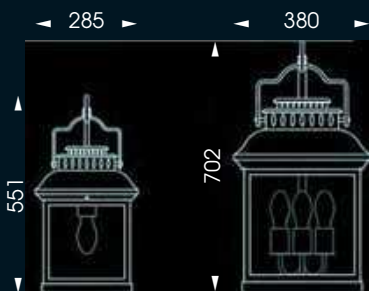

socket: 1 x E 27  
height: 4400 mm  
glass: Nr. 463-16  
finish: liberty  
weight: 112 kg

AL 6717  
Detail

AL 6719

**WL 3692**

**WL 3692 (WA 7169, AL1668)**

socket: 1 x E 27  
 height: 570 mm  
 width: 285 mm  
 dist. to wall: 580 mm  
 glass: clear  
 finish: old bronze  
 weight: 18 kg