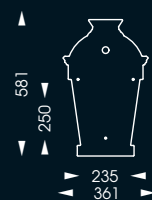

socket:	1 x E 27	glass:	Nr. 396-1
height:	2080 mm	finish:	old bronze
width:	350 mm	weight:	25 kg

**AL 6922**

AL 6625

WL 3559

**WL 3559**

socket: 1 x E 27  
 height: 765 mm  
 width: 413 mm  
 dist. to wall: 250 mm  
 glass: Nr. 404-1  
 finish: old copper  
 weight: 15 kg