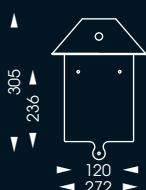

WL 3459

socket: 1 x E 27   glass: Nr. 107-1
height: 490 mm   finish: iron nature
width: 325 mm   weight: 6 kg
dist. to wall: 180 mm