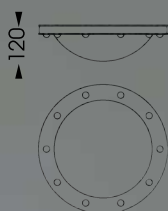

socket: 1 x E 27  
 1 x GU10  
 height: 400 mm  
 width: 236 mm  
 dist. to wall: 218 mm  
 glass: Nr. 347-16-M, clear  
 finish: iron nature  
 weight: 13 kg

**AL 6832**

socket: 1 x E 27  
 height: 1100 mm  
 width: 170 mm  
 glass: Nr. 347-16-M, clear  
 finish: iron nature  
 weight: 21 kg

AL 6889

**AL 6833**

**WL 3636**

**WL 3636**

socket: 1 x E 27  
 height: 345 mm  
 width: 158 mm  
 dist. to wall: 151 mm

glass: clear  
 inside frosted  
 finish: terra  
 weight: 7 kg

**AL 6833**

socket: 1 x E 27  
 height: 1000 mm  
 width: 150 mm  
 glass: clear inside frosted  
 finish: terra  
 weight: 19 kg

**WL 3630**

socket: 1 x E 27  
 height: 510 mm  
 width: 136 mm  
 dist. to wall: 180 mm  
 glass: Nr. 285-16  
 finish: terra  
 weight: 9 kg

WL 3630

540

DE 2551-A

420

DE 2550-A

730

DE 2552-A

DE 2550-A  
Detail

**DE 2550-A**

socket: 2 x E 27  
height: 120 mm  
diameter: 420 mm

glass: Nr. 320-16-M  
finish: iron nature  
weight: 8 kg

**DE 2551-A**

socket: 3 x E 27  
height: 135 mm  
diameter: 540 mm