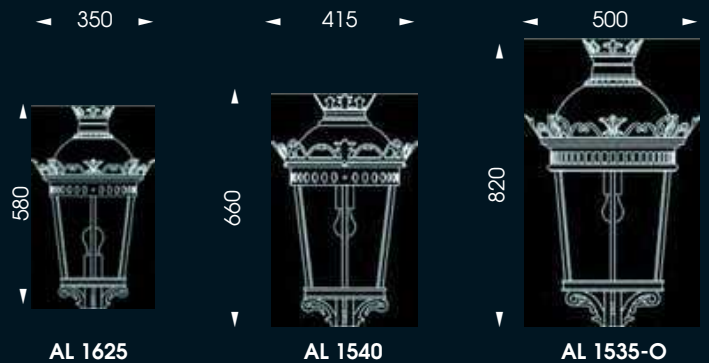

WL 3669 (WA 7142, AL 1625)

socket: 1 x E 27   glass: Nr. 396-1
height: 745 mm   finish: old bronze
width: 350 mm   weight: 12 kg
dist. to wall: 555 mm

AL 6877 (M 143, AL 1625)

socket: 1 x E 27   glass: Nr. 396-1
height: 698 mm   finish: old bronze
width: 350 mm   weight: 33 kg

WL 3550

socket: 1 x E 27   glass: Nr. 401-1
height: 535 mm   finish: old bronze
width: 359 mm   weight: 7 kg
dist. to wall: 178 mm

WL 3550