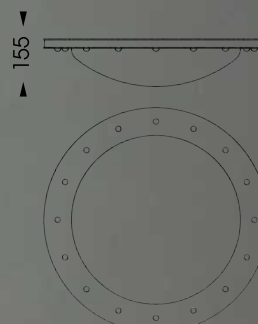

socket: 1 x E 27  
 1 x GU10  
 height: 400 mm  
 width: 236 mm  
 dist. to wall: 218 mm  
 glass: Nr. 347-16-M, clear  
 finish: iron nature  
 weight: 13 kg

**AL 6832**

socket: 1 x E 27  
 height: 1100 mm  
 width: 170 mm  
 glass: Nr. 347-16-M, clear  
 finish: iron nature  
 weight: 21 kg

AL 6889

**AL 6833**

**WL 3636**

**WL 3636**

socket: 1 x E 27  
 height: 345 mm  
 width: 158 mm  
 dist. to wall: 151 mm

glass: clear  
 inside frosted  
 finish: terra  
 weight: 7 kg

**AL 6833**

socket: 1 x E 27  
 height: 1000 mm  
 width: 150 mm  
 glass: clear inside frosted  
 finish: terra  
 weight: 19 kg

**WL 3630**

socket: 1 x E 27  
 height: 510 mm  
 width: 136 mm  
 dist. to wall: 180 mm  
 glass: Nr. 285-16  
 finish: terra  
 weight: 9 kg

WL 3630

540

DE 2551-A

420

DE 2550-A

730

DE 2552-A

DE 2550-A  
Detail

**DE 2550-A**

socket: 2 x E 27  
height: 120 mm  
diameter: 420 mm

glass: Nr. 320-16-M  
finish: iron nature  
weight: 8 kg

**DE 2551-A**

socket: 3 x E 27  
height: 135 mm  
diameter: 540 mm