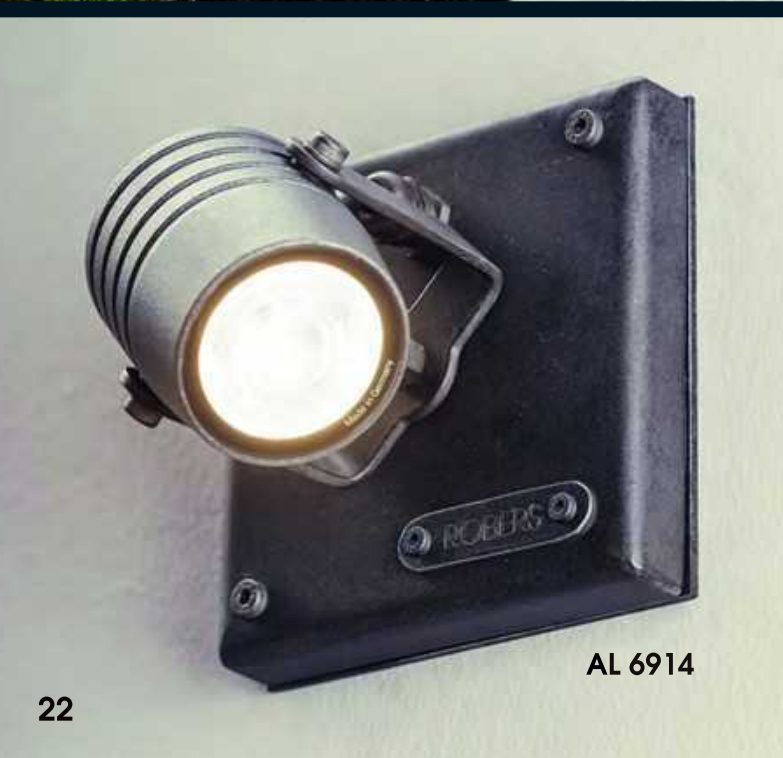

**WL 3387**

AL 6913

**AL 6913**  
Detail

**AL 6913** (with flat baseplate)

spot: 6W LED 2700K  
 height: 523 mm  
 width: 76 mm  
 finish: iron nature  
 weight: 4 kg

**AL 6913-E** (with ground spike)

spot: 6W LED 2700K  
 height: 523 mm + 200 mm spike  
 width: 76 mm  
 finish: iron nature  
 weight: 4 kg

In Europe delivered with 5 m cable and plug.

**AL 6914**

spot: 6W LED 2700K  
 height: 130 mm  
 width: 140 mm  
 finish: iron nature  
 weight: 2 kg

AL 6914

AL 6913-E  
Detail

**INDUSTRIAL**

185  
90

1019