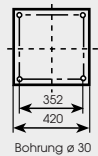

Scale 1:20 - Weights can vary due to the production process.