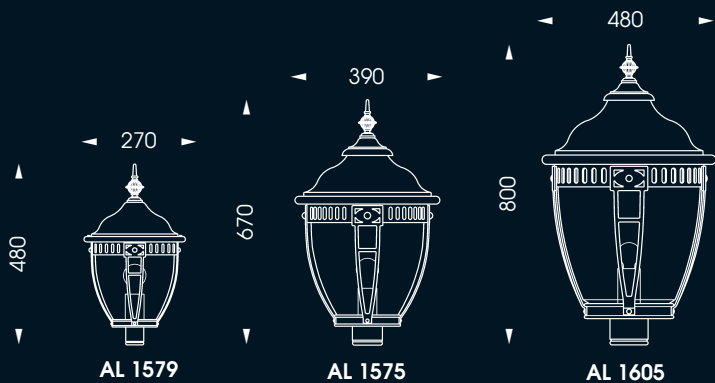

AL 6614

**AL 6614 (M 57, AL 1579)**

socket: 1 x E 27  
 height: 1530 mm  
 width: 270 mm  
 glass: Nr. 329-16  
 finish: old copper  
 weight: 15 kg

**AL 6613 (M 143, AL 1579)**

socket: 1 x E 27  
 height: 600 mm  
 width: 270 mm  
 glass: Nr. 329-16  
 finish: old copper  
 weight: 7 kg

AL 6613

**WL 3449**

**WL 3449 (WA 7046, AL1575)**

socket: 1 x E 27  
 height: 960 mm  
 width: 390 mm  
 dist. to wall: 590 mm  
 glass: Nr. 317-16  
 finish: liberty  
 weight: 16 kg

**AL 6601 (M 58-60, AL 1575)**