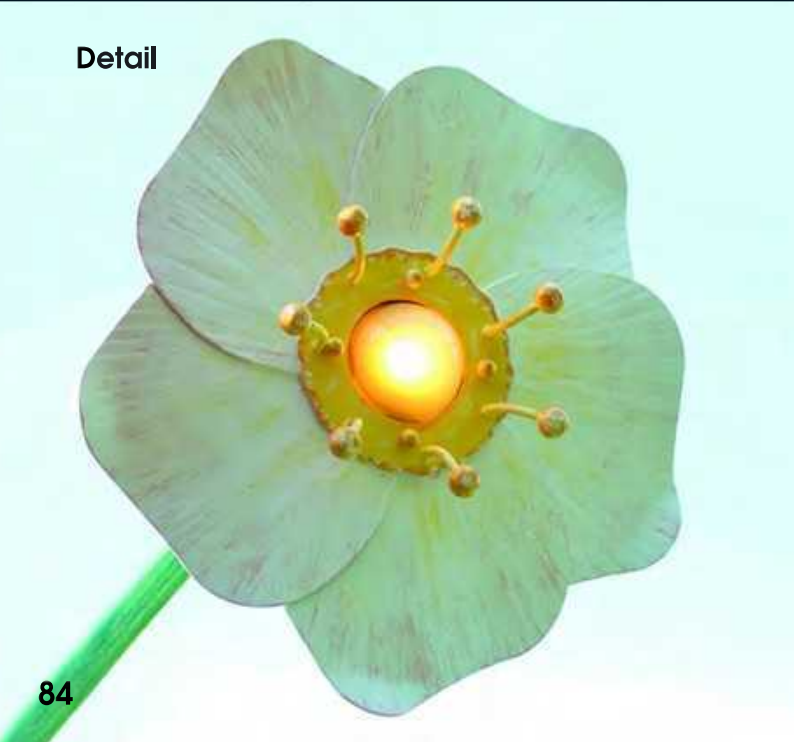

### WL 3689-A

socket: 1 x E 27  
 height: 1130 mm  
 width: 227 mm  
 dist. to wall: 395 mm  
 glass: Nr. 339-AM-M  
 Nr. 447-17  
 old bronze  
 weight: 12 kg

WL 3689-A

Detail

Detail

Detail

**AL 6893**

- socket: 2 x E 27  
1 x LED 4W
- height: 2750 mm
- width: 1550 mm
- depth: 1000 mm
- glass: 2 x Nr. 536  
1 x Nr. 498-AM-M
- finish: nature
- weight: 75 kg