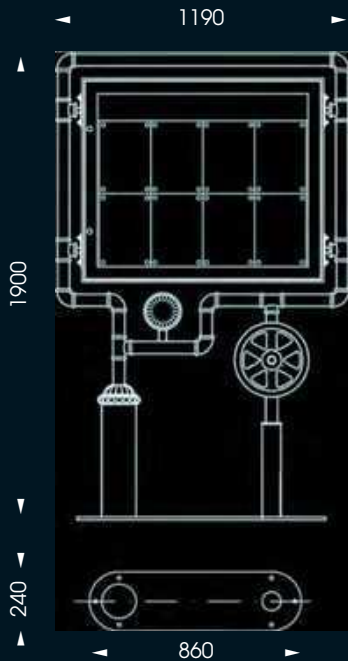

B 8720 menu box

format: 8 x DIN A 4

Our menu box is equipped with LED light, safety glass, two security locks and a translucent white acrylic stripe for your individual logo.

We added some special elements to create an authentic industrial look.