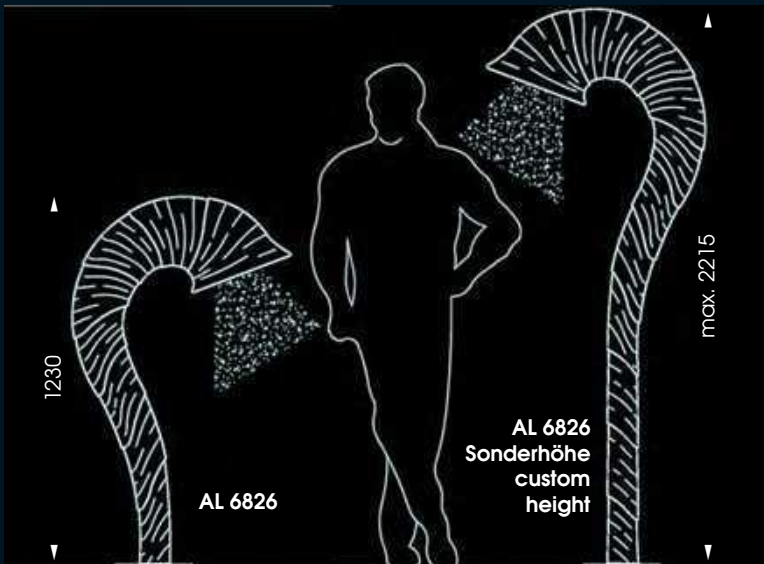

AL 6826

socket: 1 x E 27
height: 1230 mm
width: 710 mm
depth: 280 mm

finish: nature / terra
weight: 25 kg