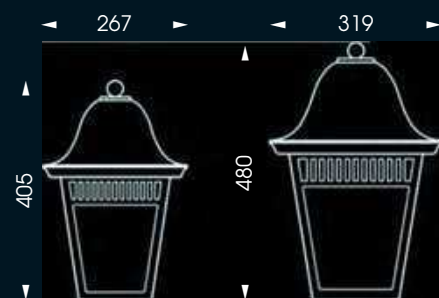

**WL 3642**

socket:	1 x E 27	glass:	antika
height:	435 mm	finish:	old bronze
width:	272 mm	weight:	5 kg
dist. to wall:	136 mm		

**WL 3642**

**AL 6837**

**AL 6837**  
(M 510, AL 1659)

socket: 1 x E 27  
height: 1510 mm  
width: 267 mm  
glass: antika  
finish: old bronze  
weight: 16 kg

225  
260

**AL 6836**  
(M 516, AL 1659)

socket: 1 x E 27  
height: 600 mm  
width: 267 mm  
glass: antika  
finish: old bronze  
weight: 9 kg

175  
200

**AL 6836**

AL 1659

AL 1660

AL 6839