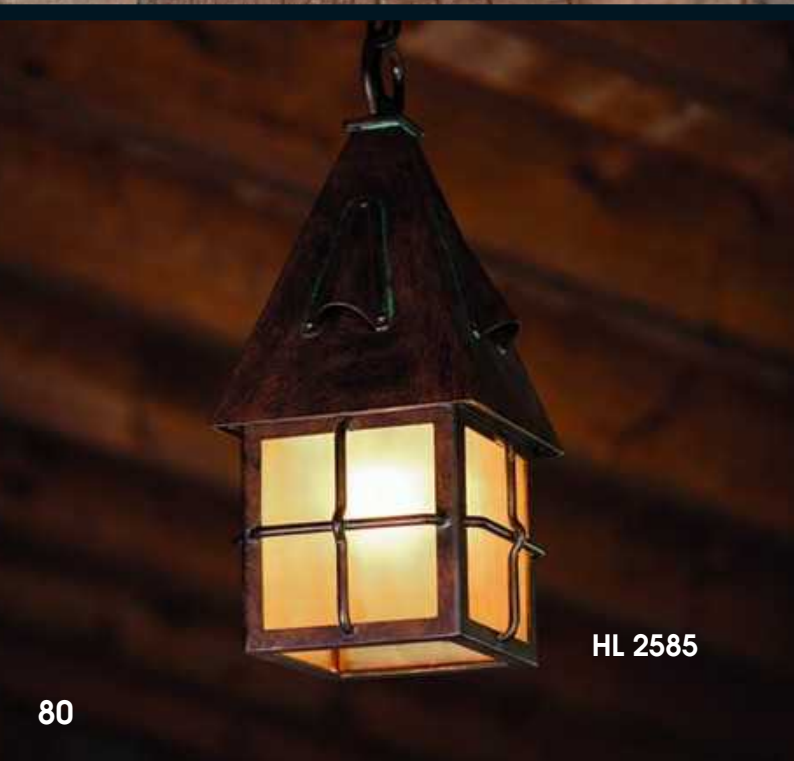

HL 2585

WL 3610

socket: 1 x E 27
height: 538 mm
width: 210 mm
dist. to wall: 410 mm
glass: amber inside frosted
finish: patina
weight: 10 kg

HL 2585

socket: 1 x E 27
height: 488 mm
width: 210 mm
chain: K 1159 - 1 m
glass: amber inside frosted
finish: patina
canopy: B Nr. 15-N
weight: 7 kg