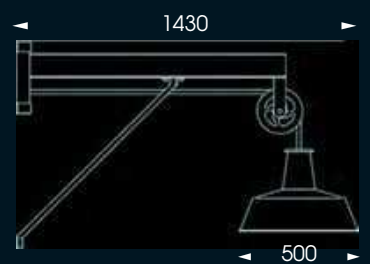

**AL 6915**

socket: 1 x E 27  
 height: 330 mm  
 width: 158 mm

glass: Nr. 447-17  
 finish: iron nature  
 weight: 4 kg

**WL 3684**

socket: 2 x E 27  
 height: 1500 mm  
 width: 428 mm  
 dist. to wall: 230 mm

glass: 2 x Nr. 447-17  
 finish: iron nature  
 weight: 11 kg

**AL 6890**

socket: 1 x E 27  
 height: 1200 mm  
 width: 315 mm

glass: Nr. 447-17  
 finish: iron nature  
 weight: 9 kg

**AL 6915**

WL 3723

WL 3723  
Detail

WL 3723

socket: 1 x E 27  
height: 642 mm  
width: 545 mm  
dist. to wall: 755 mm  
finish: iron nature  
weight: 25 kg

WL 3592

socket: 1 x E 27  
height: 865 mm  
width: 915 mm  
dist. to wall: 1430 mm  
finish: iron nature  
weight: 32 kg