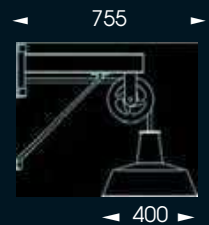

glass: 2 x Nr. 447-17  
 finish: iron nature  
 weight: 11 kg

**AL 6890**

socket: 1 x E 27  
 height: 1200 mm  
 width: 315 mm

glass: Nr. 447-17  
 finish: iron nature  
 weight: 9 kg

**AL 6915**

WL 3723

WL 3723  
Detail

WL 3723

socket: 1 x E 27  
height: 642 mm  
width: 545 mm  
dist. to wall: 755 mm  
finish: iron nature  
weight: 25 kg

WL 3592

socket: 1 x E 27  
height: 865 mm  
width: 915 mm  
dist. to wall: 1430 mm  
finish: iron nature  
weight: 32 kg