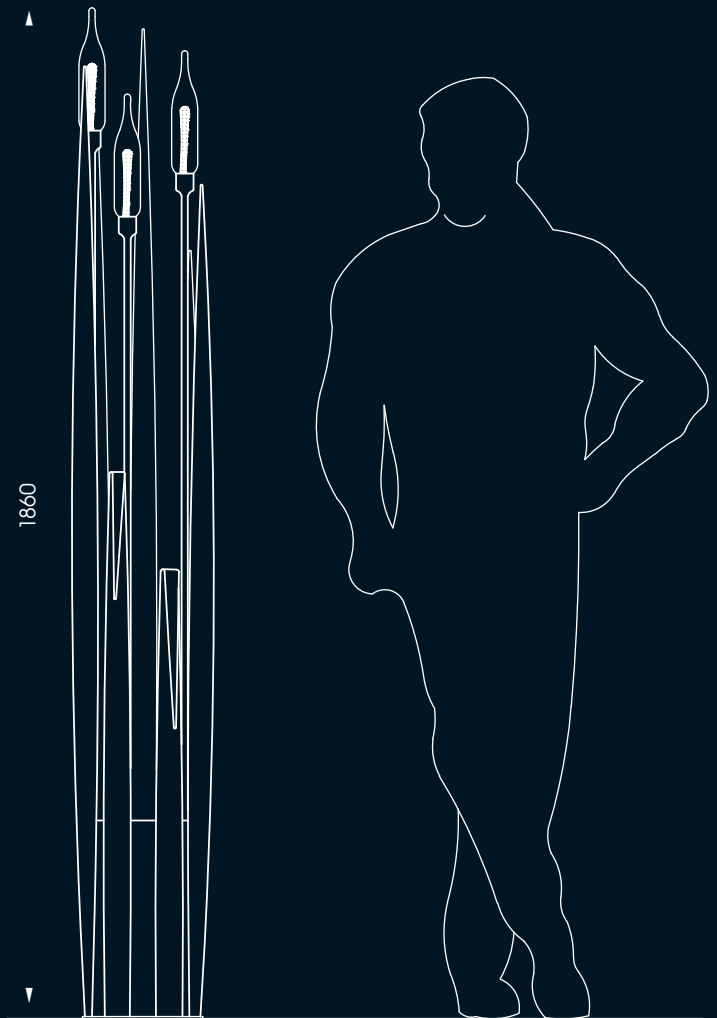

AL 6848

socket: 5 x 1,5 W LED 3000K
height: 1860 mm
width: 400 mm
glass: 5 x Nr. 468-17
finish: nature
weight: 33 kg

The glass elements we use for this lamp are made near Murano, Italy. They are handcrafted by artisans, who have their unique technique to produce each glass with an individual look. Inside these heavy solid glasses is a core with bubbles. They create a sparkling effect even when the light is turned off.