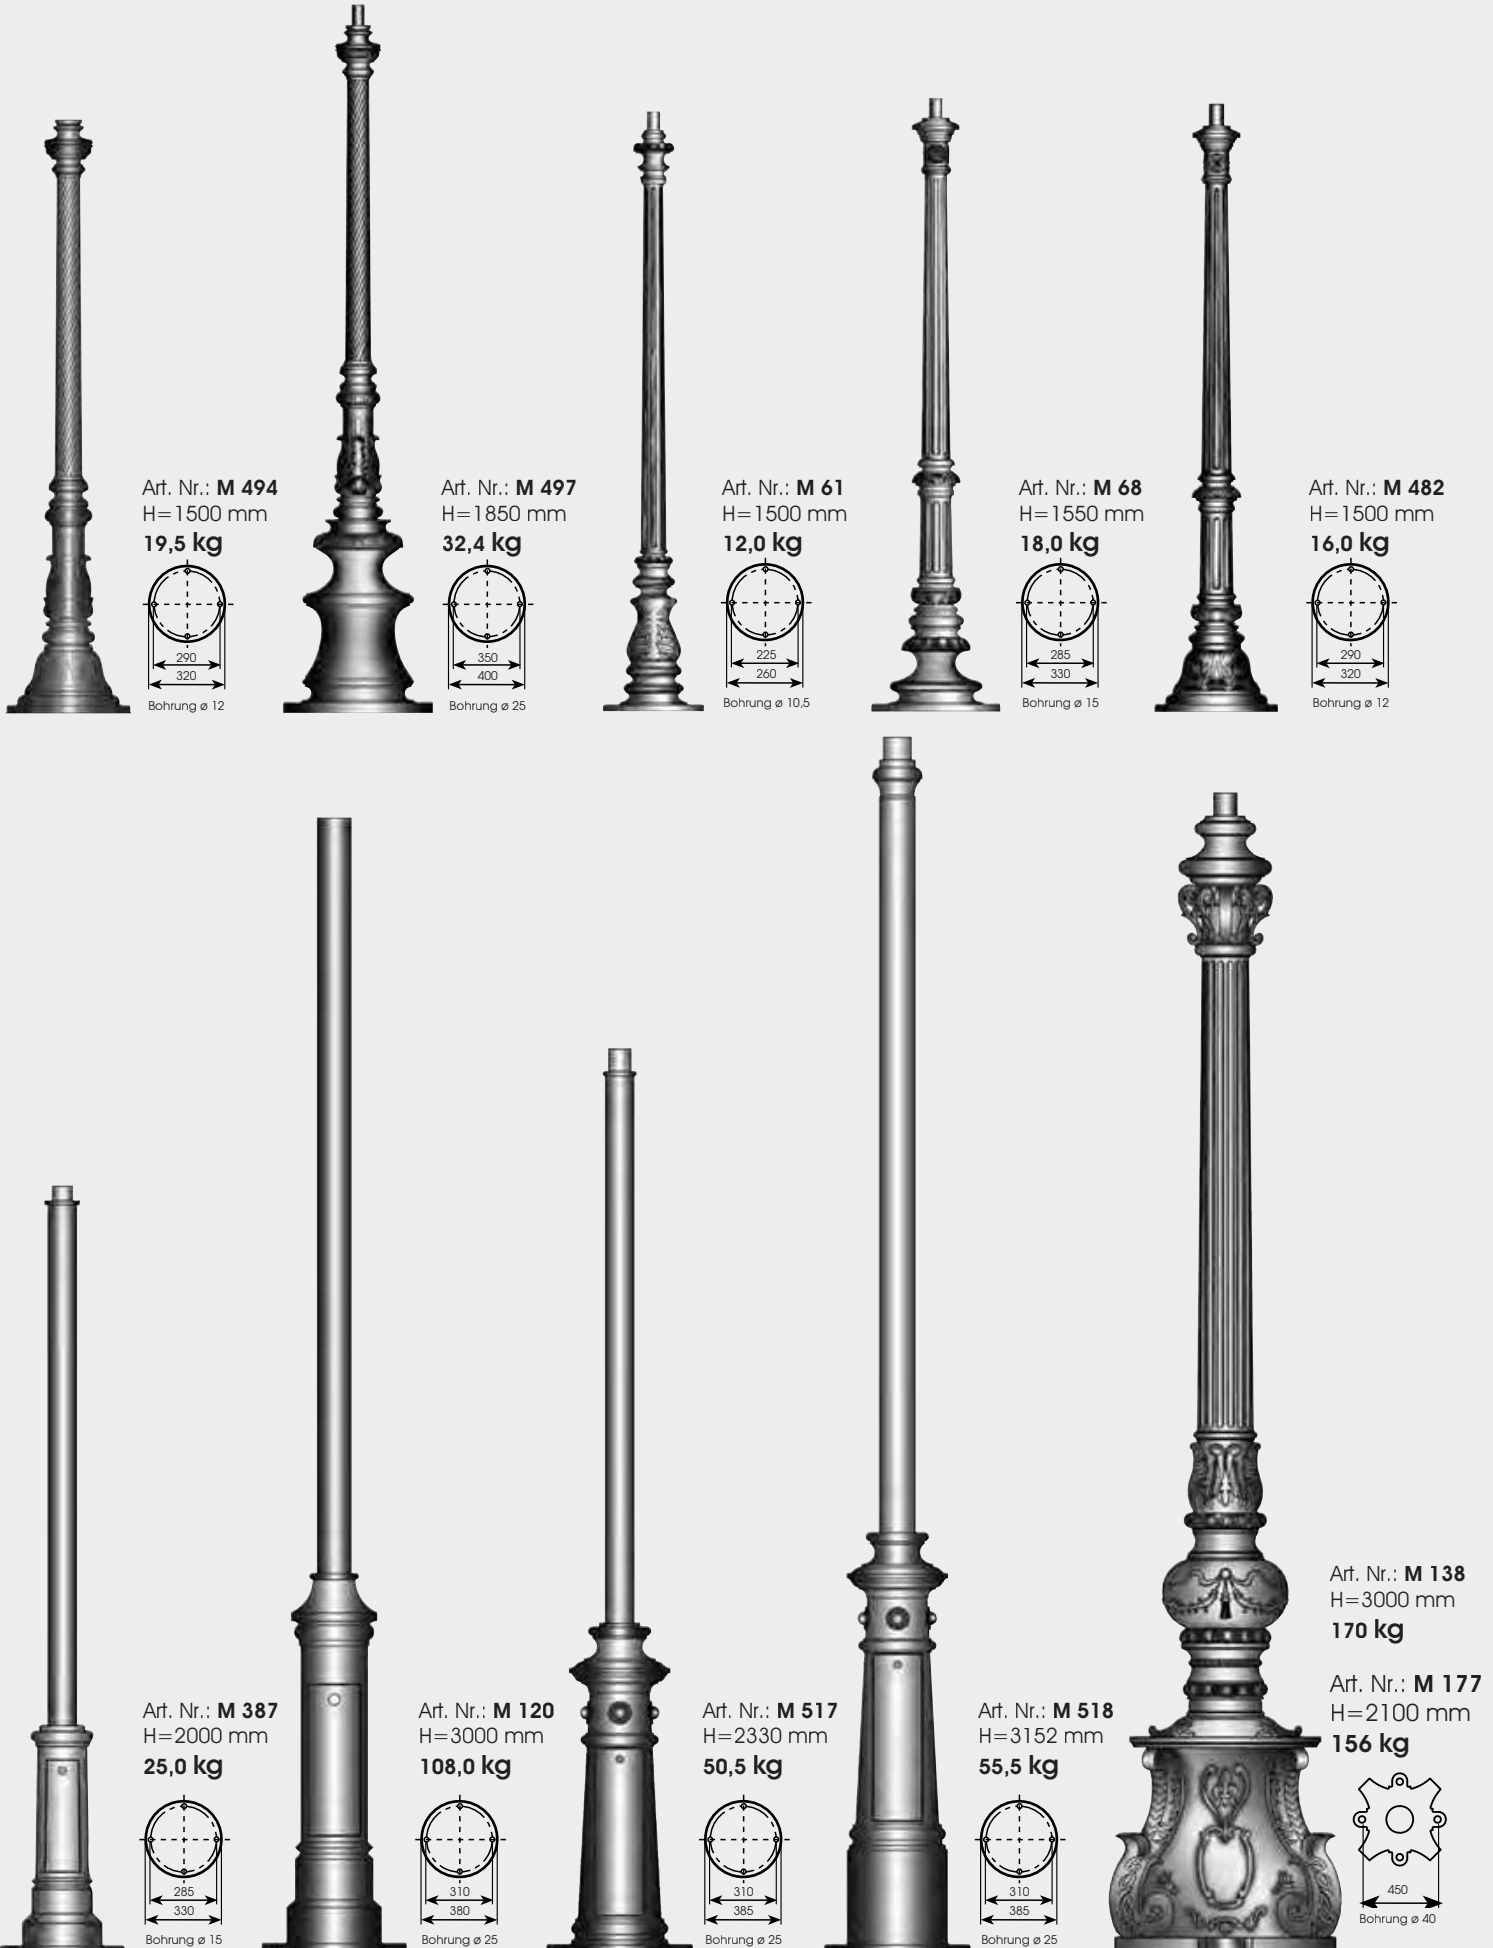

POLES

Scale 1:20 - Weights can vary due to the production process.