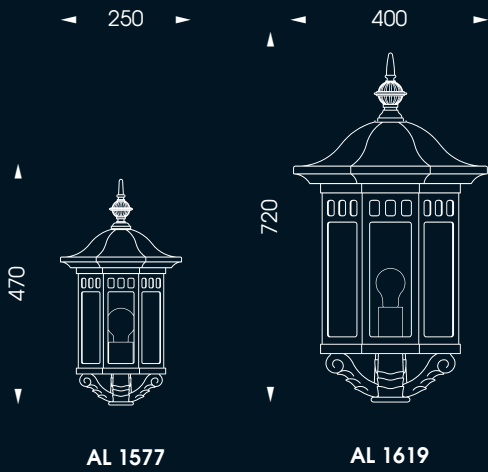

**WL 3511**

socket: 1 x E 27  
 height: 572 mm  
 width: 256 mm  
 dist. to wall: 130 mm

glass: Nr. 369-1  
 finish: old bronze  
 weight: 5 kg

**AL 6739 (M 58, AL 1619)**

socket: 1 x E 27  
 height: 940 mm  
 width: 400 mm  
 glass: Nr. 389-1  
 finish: iron nature  
 weight: 27 kg

**AL 6740 (M 147, AL 1619)**

socket: 1 x E 27  
 height: 2720 mm  
 width: 400 mm  
 glass: Nr. 389-1  
 finish: iron nature  
 weight: 46 kg

**WL 3511**

AL 6739

AL 6740

AL 1577

AL 1619

**WL 3668**

**WL 3668 (WA 7046, AL 1648)**

socket: 1 x E 27  
 height: 968 mm  
 width: 366 mm  
 dist. to wall: 563 mm  
 glass: clear  
 finish: old bronze  
 weight: 16 kg

**AL 6796 (M 58-60, AL 1648)**

socket: 1 x E 27  
 height: 843 mm  
 width: 366 mm  
 glass: clear  
 finish: old bronze  
 weight: 14 kg