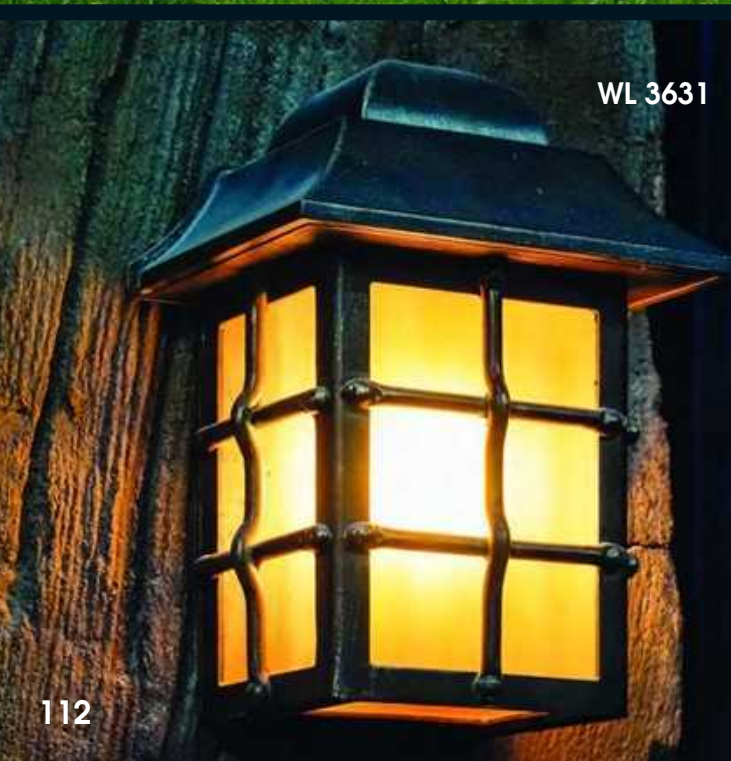

WL 3631

AL 6822

socket: 1 x E 27
height: 1036 mm
width: 210 mm

glass: antika
finish: vintage
weight: 11 kg

AL 6821

socket: 1 x E 27
height: 395 mm
width: 210 mm

glass: antika
finish: vintage
weight: 8 kg

WL 3631

socket: 1 x E 27
height: 286 mm
width: 220 mm
dist. to wall: 159 mm

glass: amber
inside frosted
finish: vintage
weight: 9 kg

WL 3627 (WA 7152, AL 1652)

socket: 1 x E 27
height: 452 mm
width: 210 mm
dist. to wall: 330 mm

glass: antika
finish: vintage
weight: 11 kg