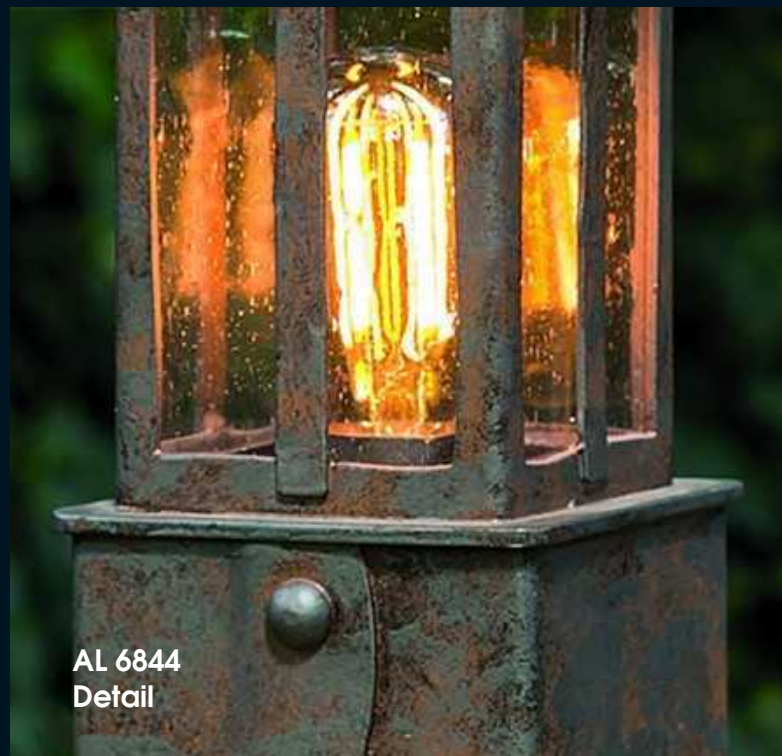

WL 3648

socket: 1 x E 27
height: 1135 mm
width: 195 mm
dist. to wall: 350 mm
glass: antika
finish: vintage
weight: 16 kg

WL 3648

WL 3647

AL 6844
Detail