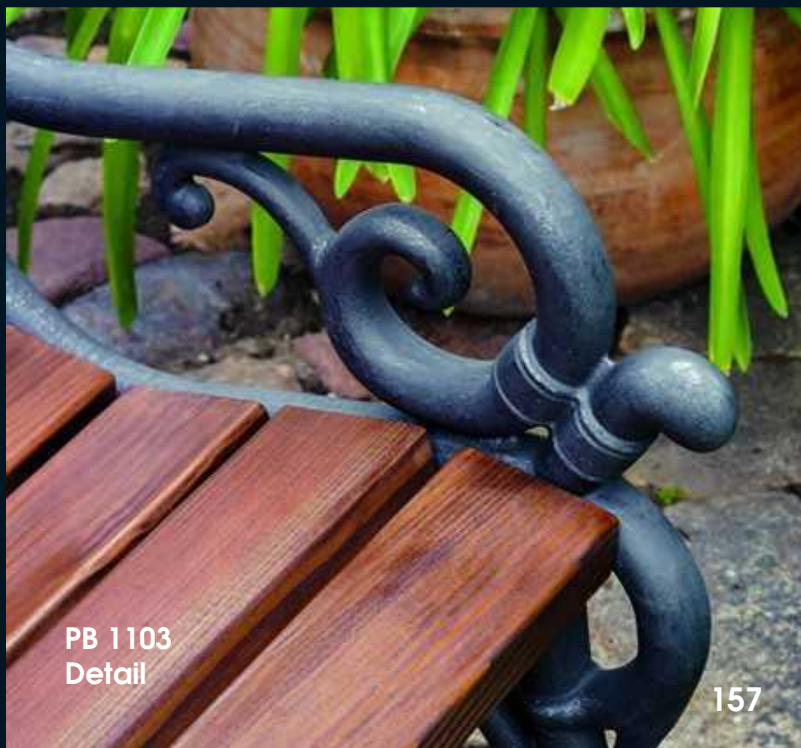

PB 1103
Detail