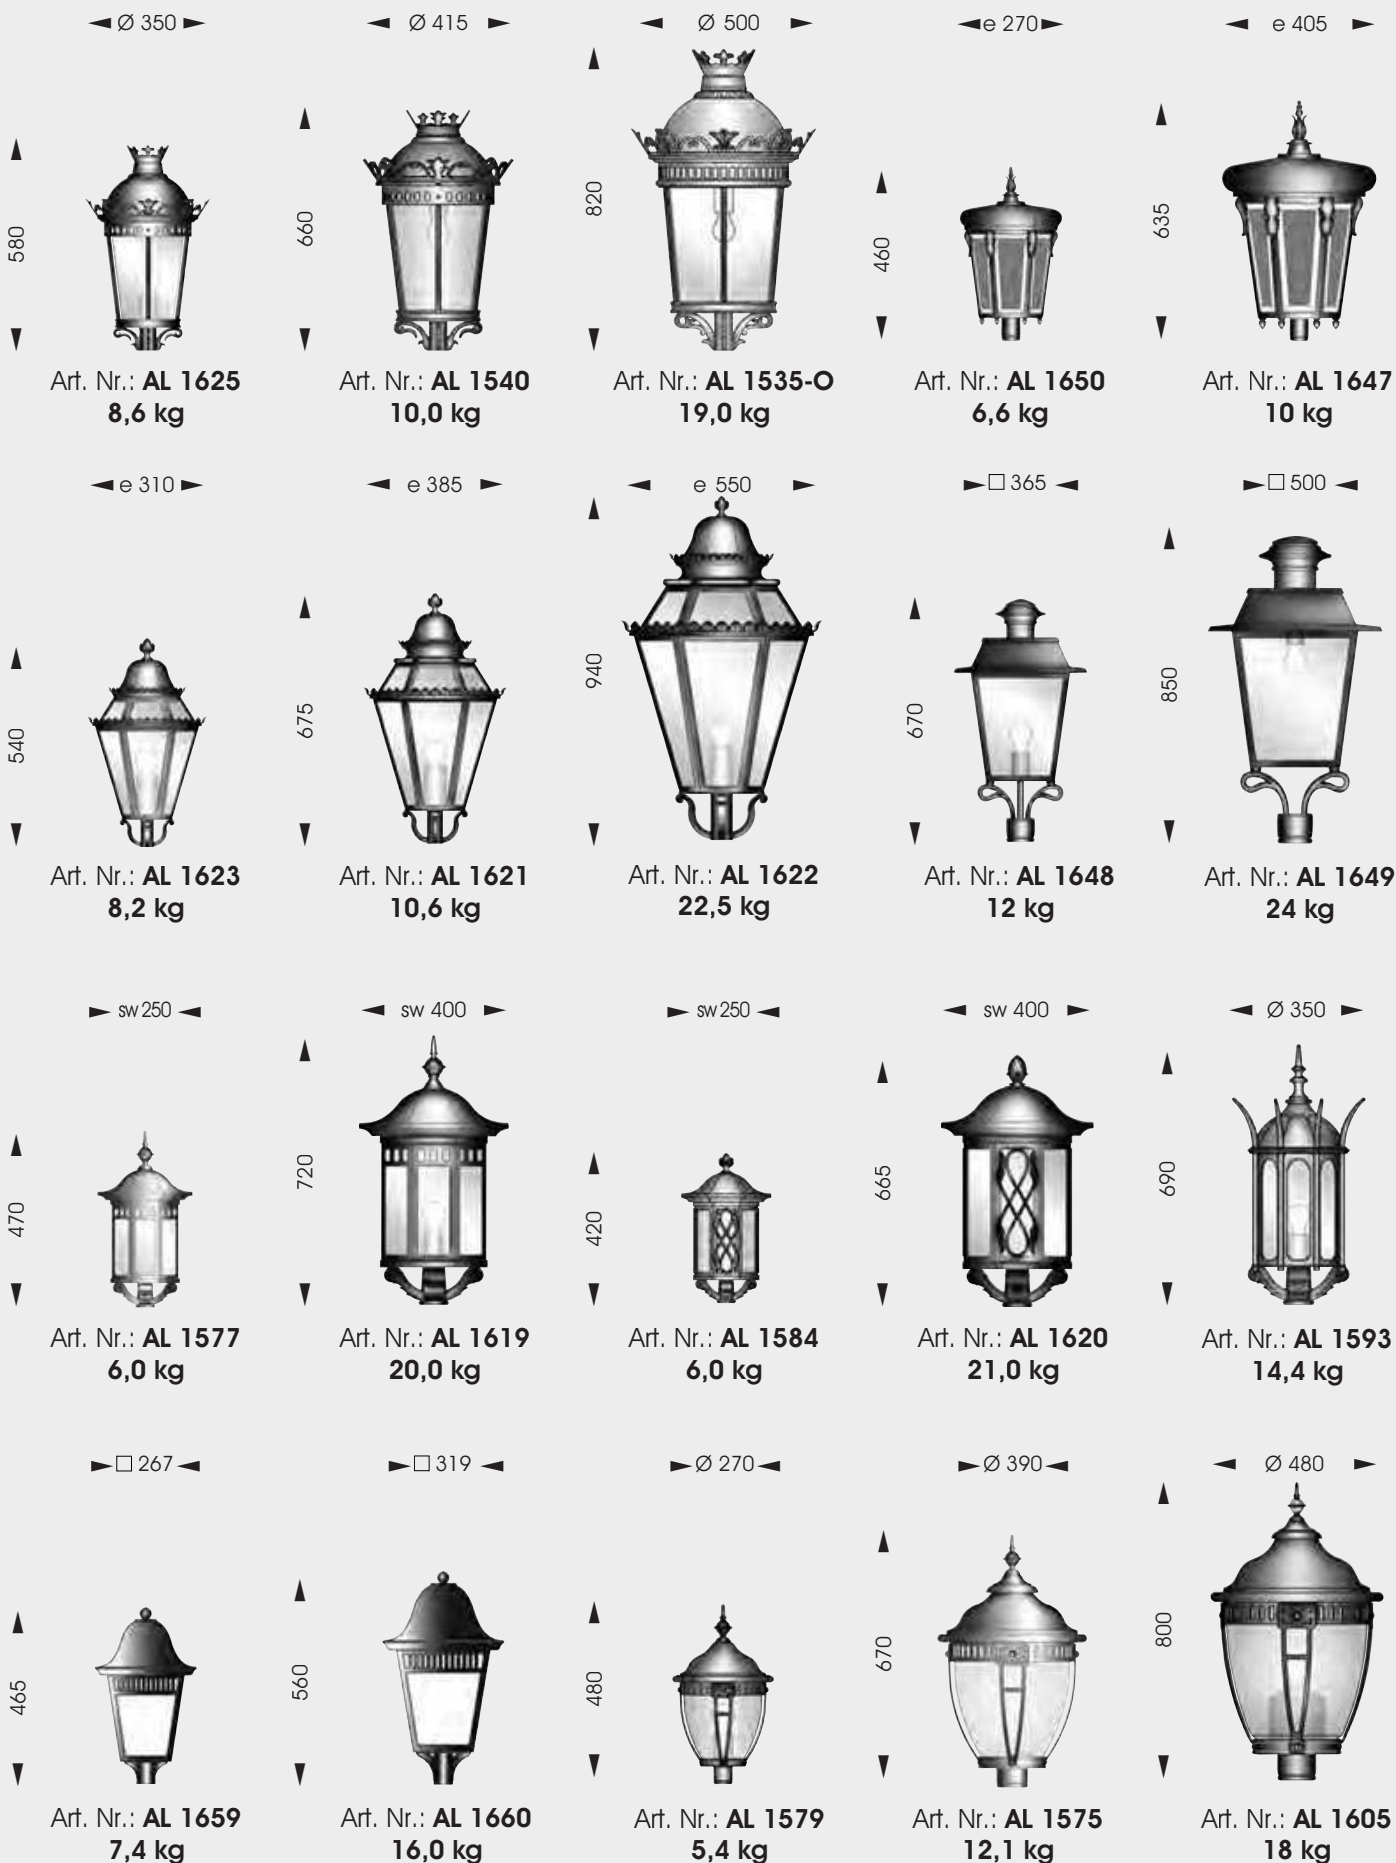

LANTERNS

Scale 1:20 - Weights can vary due to the production process.