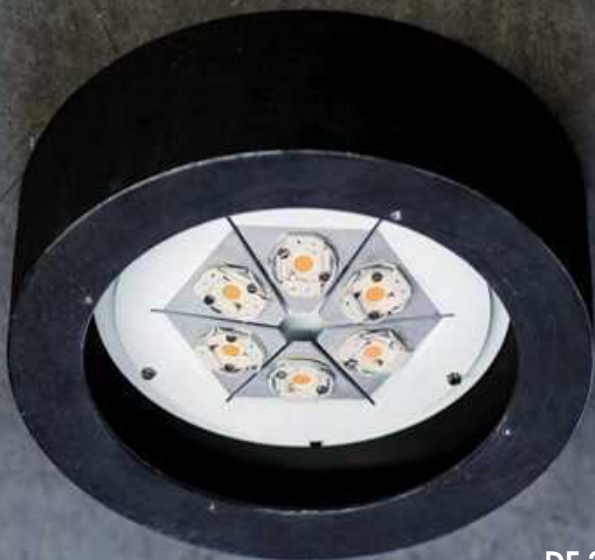

HL 2694

DE 2695

**DE 2695**

socket: 6 x 4,5W LED 3000K  
height: 105 mm  
diameter: 300 mm  
glass: clear, inside frosted  
finish: iron nature  
weight: 8 kg

◀ 128 ▶  
◀ 291 ▶

DE 2695

AL 6772

**AL 6772**