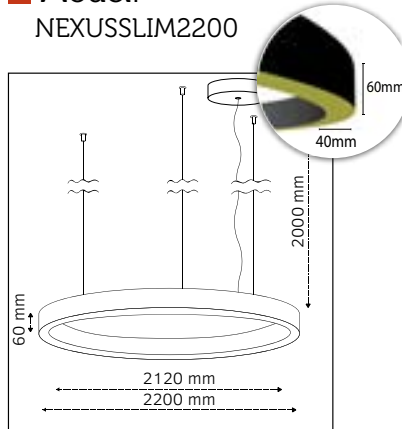

■ Outer Diameter:
2000mm

■ Inner Diameter:
1920mm

■ Height:
60mm

■ LED Power:
90W

■ Luminous Flux:
12.150lm

■ Color Temperature:
2700K, 3000K, 4000K,
TUNABLE WHITE, RGB

■ CRI:
90+

■ Build in LED Driver:
Meanwell

■ Dimmable:
On request
DALI, TRIAC
LA LINIA DIMMING

■ Material:
Aluminium / Acrylic

■ Model:
NEXUSSLIM2200