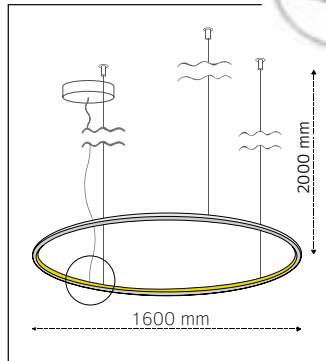

■ Material:
Aluminium / Acrylic

■ Model:
ZEROX1600

■ Outer Diameter:
1600mm

■ Height:
18mm

■ LED Power:
50W

■ Luminous Flux:
4.000lm

■ Color Temperature:
2700K
3000K
4000K

TUNABLE WHITE
RGB