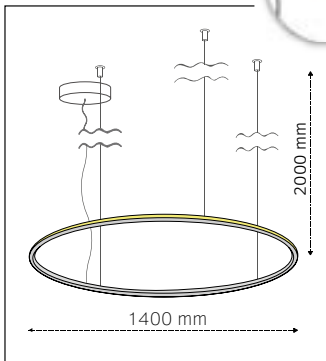

Product Specifications

Zero Y (Outward Lighting)

■ Model:
ZEROY1400

■ Outer Diameter:
1400mm

■ Height:
18mm

■ LED Power:
44W

■ Luminous Flux:
3.520lm

■ Color Temperature:
2700K
3000K
4000K