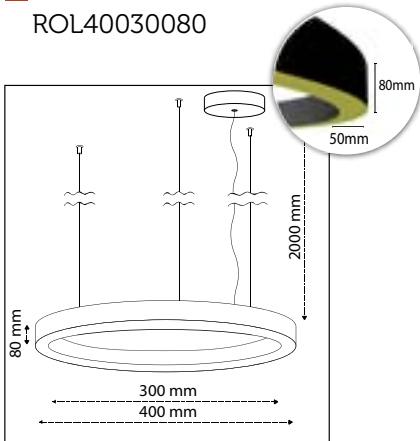

In short, a high quality Dutch handmade product, made by people with a passion for the beauty of light.

We hope you'll enjoy our craftsmanship.

For any questions, please do not hesitate to contact us.

*On request, the Ring of Light can also be made in different sizes, heights, colors and shapes. For example square or rectangular.

Product Specifications

- **Toppanel:**
Composite light weight aluminium
- **Diffusor:**
Satin White acrylic specialized for LED
- **Outside and Inside:**
La Lina Luxury Dual Satin © composite material,
containing PVC, Polyester and Cotton
- **Suspension:**
Galvanised steel with high grade cable holders
- **Ceilingcanopy:**
Steel coated white or black

Product Specifications

■ Art No:
ROL40030080

■ Outer Diameter:
400mm

■ Inner Diameter:
300mm

■ Height:
80mm

■ LED Power:
15W

■ Luminous Flux:
2.025lm

■ Color Temperature:
2700K
3000K
4000K
TUNABLE WHITE
RGB

Projects

Product Specifications

■ Art No:
ROL70060080

■ Outer Diameter:
700mm

■ Inner Diameter:
600mm

■ Height:
80mm

■ LED Power:
31W

■ Luminous Flux:
4.185lm