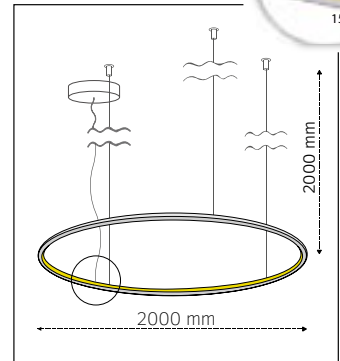

■ Outer Diameter:
2000mm

■ Height:
18mm

■ LED Power:
63W

■ Luminous Flux:
5.000lm

■ Color Temperature:
2700K
3000K
4000K

TUNABLE WHITE
RGB

■ CRI:
90+

■ Build in LED Driver:
Meanwell

■ Dimmable:
On request
DALI, TRIAC
LA LINIA DIMMING

■ Material:
Aluminium / Acrylic