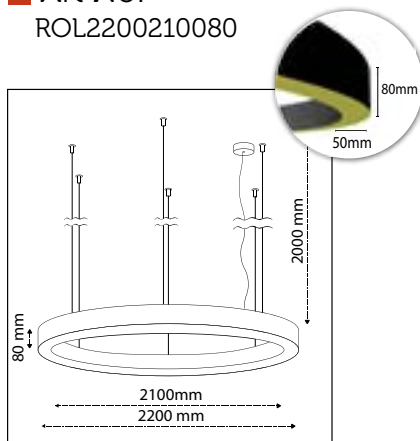

Product Specifications

■ Art No:
ROL40030080

■ Outer Diameter:
400mm

■ Inner Diameter:
300mm

■ Height:
80mm

■ LED Power:
15W

■ Luminous Flux:
2.025lm

■ Color Temperature:
2700K
3000K
4000K
TUNABLE WHITE
RGB

Projects

Product Specifications

■ Art No:
ROL70060080

■ Outer Diameter:
700mm

■ Inner Diameter:
600mm

■ Height:
80mm

■ LED Power:
31W

■ Luminous Flux:
4.185lm

Outer Diameter:
1600mm

Inner Diameter:
1500mm

Height:
80mm

LED Power:
70W

Luminous Flux:
9.450lm

Color Temperature:
2700K
3000K
4000K
TUNABLE WHITE
RGB

CRI:
90+

Build in LED Driver:
Meanwell

■ Outer Diameter:
2200mm

■ Inner Diameter:
2100mm

■ Height:
80mm

■ LED Power:
99W

■ Luminous Flux:
13.365lm

■ Color Temperature:
2700K
3000K
4000K
TUNABLE WHITE
RGB

■ CRI:
90+

■ Build in LED Driver:
Meanwell