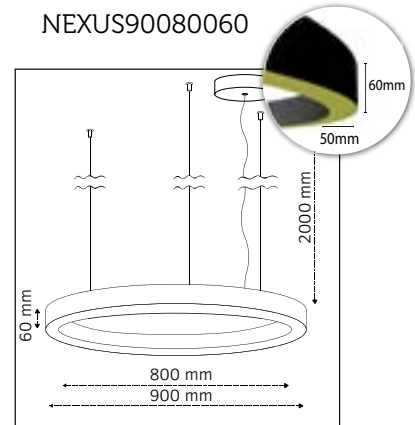

■ Outer Diameter:
800mm

■ Inner Diameter:
700mm

■ Height:
60mm

■ LED Power:
35W

■ Luminous Flux:
4.725lm

■ Color Temperature:
2700K, 3000K, 4000K,
TUNABLE WHITE, RGB

■ CRI:
90+

■ Build in LED Driver:
Meanwell

■ Dimmable:
On request
DALI, TRIAC
LA LINIA DIMMING

■ Material:
Aluminium / Acrylic

■ Model:
NEXUS90080060