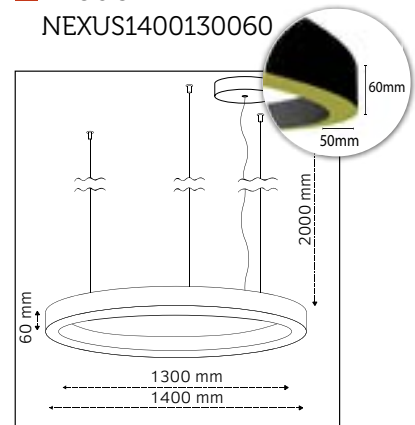

■ Outer Diameter:
1200mm

■ Inner Diameter:
1100mm

■ Height:
60mm

■ LED Power:
53W

■ Luminous Flux:
7.155lm

■ Color Temperature:
2700K, 3000K, 4000K,
TUNABLE WHITE, RGB

■ CRI:
90+

■ Build in LED Driver:
Meanwell

■ Dimmable:
On request
DALI, TRIAC
LA LINIA DIMMING

■ Material:
Aluminium / Acrylic

■ Model:
NEXUS1400130060