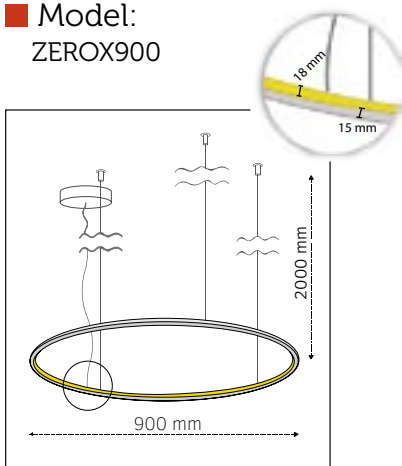

Zero X (Inward Lighting)

■ Model:
ZEROX900

■ Outer Diameter:
900mm

■ Height:
18mm

■ LED Power:
27W

■ Luminous Flux:
2.115lm

■ Color Temperature:
2700K
3000K
4000K

TUNABLE WHITE
RGB