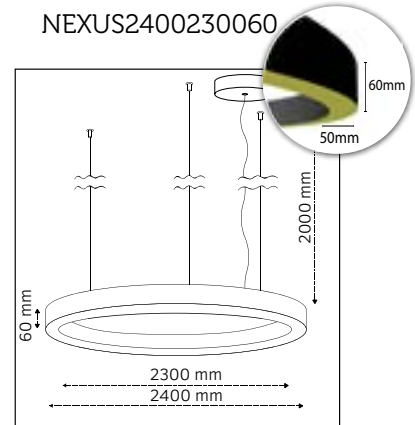

■ Outer Diameter:
2200mm

■ Inner Diameter:
2100mm

■ Height:
60mm

■ LED Power:
100W

■ Luminous Flux:
13.365lm

■ Color Temperature:
2700K, 3000K, 4000K,
TUNABLE WHITE, RGB

■ CRI:
90+

■ Build in LED Driver:
Meanwell

■ Dimmable:
On request
DALI, TRIAC
LA LINIA DIMMING

■ Material:
Aluminium / Acrylic

■ Model:
NEXUS2400230060