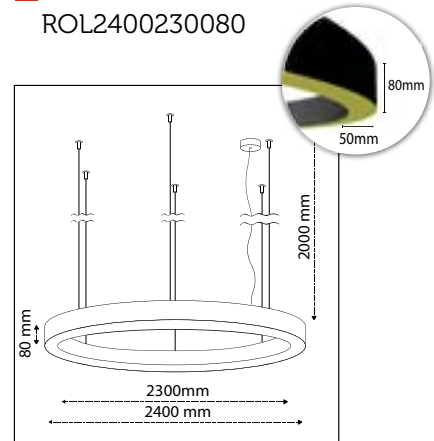

■ Outer Diameter:
2200mm

■ Inner Diameter:
2100mm

■ Height:
80mm

■ LED Power:
99W

■ Luminous Flux:
13.365lm

■ Color Temperature:
2700K
3000K
4000K
TUNABLE WHITE
RGB

■ CRI:
90+

■ Build in LED Driver:
Meanwell

■ Dimmable:
On request
DALI, TRIAC
LA LINIA DIMMING

■ Art No:
ROL2400230080