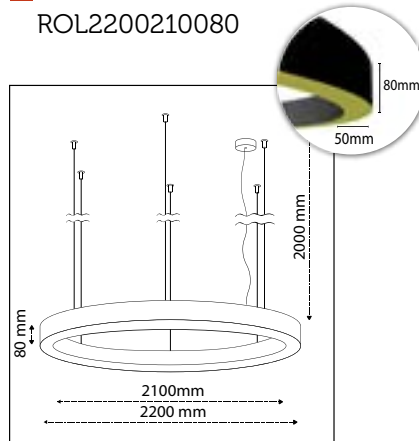

Product Specifications

■ Art No:
ROL40030080

■ Outer Diameter:
400mm

■ Inner Diameter:
300mm

■ Height:
80mm

■ LED Power:
15W

■ Luminous Flux:
2.025lm

■ Color Temperature:
2700K
3000K
4000K
TUNABLE WHITE
RGB

Projects

Product Specifications

■ Art No:
ROL70060080

■ Outer Diameter:
700mm

■ Inner Diameter:
600mm

■ Height:
80mm

■ LED Power:
31W

■ Luminous Flux:
4.185lm

Outer Diameter:
1600mm

Inner Diameter:
1500mm

Height:
80mm

LED Power:
70W

Luminous Flux:
9.450lm

Color Temperature:
2700K
3000K
4000K
TUNABLE WHITE
RGB

CRI:
90+

Build in LED Driver:
Meanwell

■ Outer Diameter:
2200mm

■ Inner Diameter:
2100mm

■ Height:
80mm

■ LED Power:
99W

■ Luminous Flux:
13.365lm

■ Color Temperature:
2700K
3000K
4000K
TUNABLE WHITE
RGB

■ CRI:
90+

■ Build in LED Driver:
Meanwell