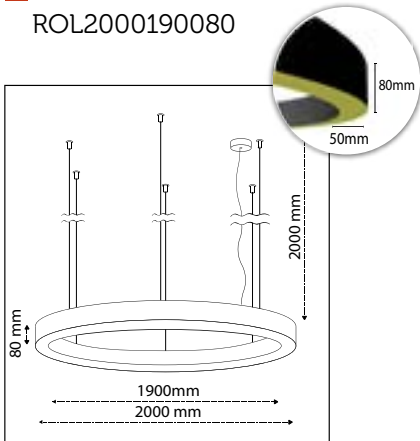

Product Specifications

■ Art No:
ROL2000190080