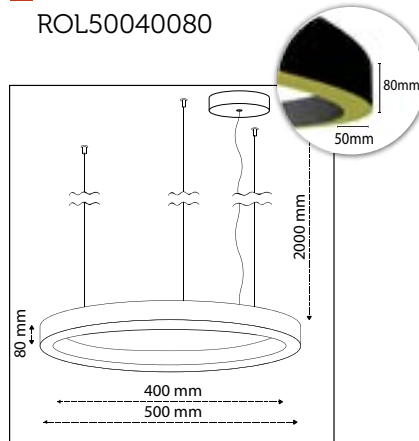

Product Specifications

- **Toppanel:**
Composite light weight aluminium
- **Diffusor:**
Satin White acrylic specialized for LED
- **Outside and Inside:**
La Lina Luxury Dual Satin © composite material,
containing PVC, Polyester and Cotton
- **Suspension:**
Galvanised steel with high grade cable holders
- **Ceilingcanopy:**
Steel coated white or black

Product Specifications

■ Art No:
ROL40030080

■ Outer Diameter:
400mm

■ Inner Diameter:
300mm

■ Height:
80mm

■ LED Power:
15W

■ Luminous Flux:
2.025lm

■ Color Temperature:
2700K
3000K
4000K
TUNABLE WHITE
RGB

■ CRI:
90+

■ Build in LED Driver:
Meanwell

■ Dimmable:
On request
DALI, TRIAC
LA LINIA DIMMING

■ Art No:
ROL50040080

■ Outer Diameter:
500mm

■ Inner Diameter:
400mm

■ Height:
80mm

■ LED Power:
20W

Projects

Product Specifications

■ Art No:
ROL70060080

■ Outer Diameter:
700mm

■ Inner Diameter:
600mm

■ Height:
80mm

■ LED Power:
31W

■ Luminous Flux:
4.185lm