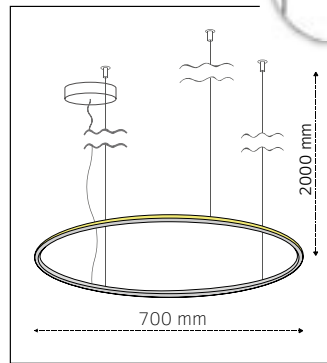

■ Outer Diameter:
700mm

■ Height:
18mm

■ LED Power:
21W

■ Luminous Flux:
1.640lm

■ Color Temperature:
2700K
3000K
4000K

TUNABLE WHITE
RGB

■ CRI:
90+

■ Build in LED Driver:
Meanwell

■ Dimmable:
On request
DALI, TRIAC
LA LINIA DIMMING

■ Material:
Aluminium / Acrylic

■ Model:
ZEROY800