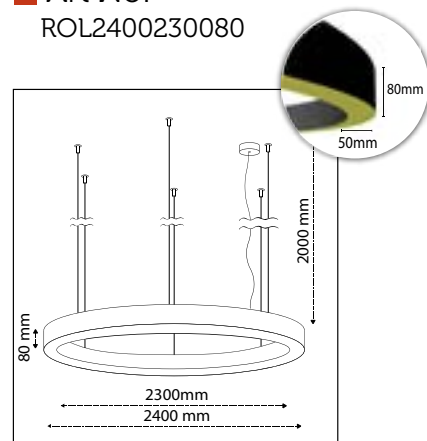

■ Outer Diameter:
2200mm

■ Inner Diameter:
2100mm

■ Height:
80mm

■ LED Power:
99W

■ Luminous Flux:
13.365lm

■ Color Temperature:
2700K
3000K
4000K
TUNABLE WHITE
RGB

■ CRI:
90+

■ Build in LED Driver:
Meanwell

■ Dimmable:
On request
DALI, TRIAC
LA LINIA DIMMING

■ Art No:
ROL2400230080