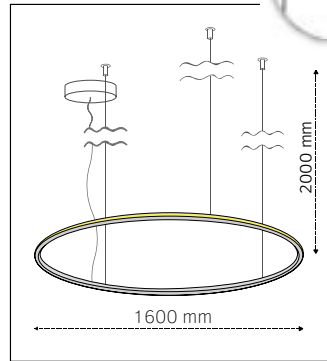

■ Outer Diameter:
1600mm

■ Height:
18mm

■ LED Power:
50W

■ Luminous Flux:
4.000lm

■ Color Temperature:
2700K
3000K
4000K

TUNABLE WHITE
RGB

■ CRI:
90+

■ Build in LED Driver:
Meanwell

■ Dimmable:
On request
DALI, TRIAC
LA LINIA DIMMING

■ Material:
Aluminium / Acrylic

■ Model:
ZEROY2000