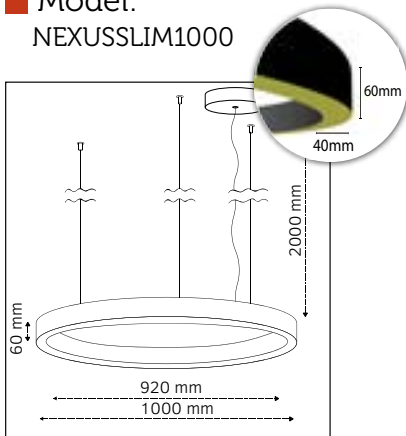

■ Outer Diameter:
800mm

■ Inner Diameter:
720mm

■ Height:
60mm

■ LED Power:
35W

■ Luminous Flux:
4.725lm

■ Color Temperature:
2700K, 3000K, 4000K,
TUNABLE WHITE, RGB

■ CRI:
90+

■ Build in LED Driver:
Meanwell

Nexus Slim

■ Model:
NEXUSSLIM1000

■ Outer Diameter:
1000mm

■ Inner Diameter:
920mm

■ Height:
60mm

■ LED Power:
44W

■ Luminous Flux:
5.940lm

■ Color Temperature:
2700K, 3000K, 4000K,
TUNABLE WHITE, RGB