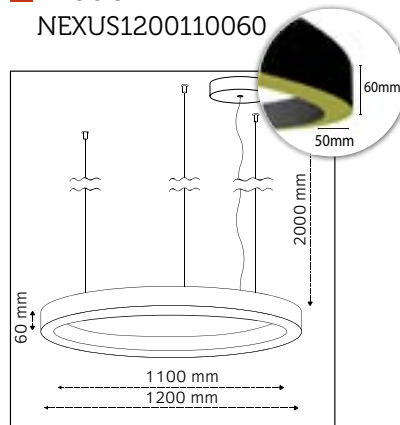

Product Specifications

Nexus

■ Model:
NEXUS100090060

■ Outer Diameter:
1000mm

■ Inner Diameter:
900mm

■ Height:
60mm

■ LED Power:
44W

■ Luminous Flux:
5.940lm

■ Outer Diameter:
1200mm

■ Inner Diameter:
1100mm

■ Height:
60mm

■ LED Power:
53W

■ Luminous Flux:
7.155lm

■ Color Temperature:
2700K, 3000K, 4000K,
TUNABLE WHITE, RGB

■ CRI:
90+

■ Build in LED Driver:
Meanwell