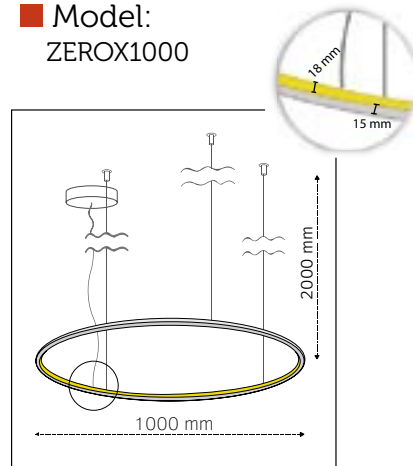

■ Outer Diameter:
900mm

■ Height:
18mm

■ LED Power:
27W

■ Luminous Flux:
2.115lm

■ Color Temperature:
2700K
3000K
4000K

TUNABLE WHITE
RGB

■ CRI:
90+

■ Build in LED Driver:
Meanwell

■ Dimmable:
On request
DALI, TRIAC
LA LINIA DIMMING

■ Material:
Aluminium / Acrylic

■ Model:
ZEROX1000