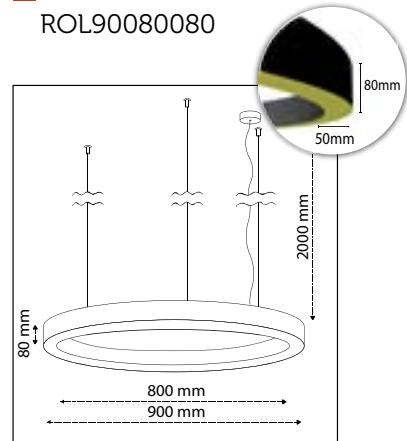

Product Specifications

■ Art No:
ROL40030080

■ Outer Diameter:
400mm

■ Inner Diameter:
300mm

■ Height:
80mm

■ LED Power:
15W

■ Luminous Flux:
2.025lm

■ Color Temperature:
2700K
3000K
4000K
TUNABLE WHITE
RGB

Projects

Product Specifications

■ Art No:
ROL70060080

■ Outer Diameter:
700mm

■ Inner Diameter:
600mm

■ Height:
80mm

■ LED Power:
31W

■ Luminous Flux:
4.185lm

■ Height:
80mm

■ LED Power:
35W

■ Luminous Flux:
4.725lm

■ Color Temperature:
2700K
3000K
4000K
TUNABLE WHITE
RGB

■ CRI:
90+

■ Build in LED Driver:
Meanwell

■ Dimmable:
On request
DALI, TRIAC
LA LINIA DIMMING

■ Art No:
ROL90080080

■ Outer Diameter:
900mm

■ Inner Diameter:
800mm

■ Height:
80mm

■ LED Power:
40W

■ Luminous Flux:
5.400lm

■ Color Temperature:
2700K
3000K
4000K
TUNABLE WHITE
RGB

■ CRI:
90+