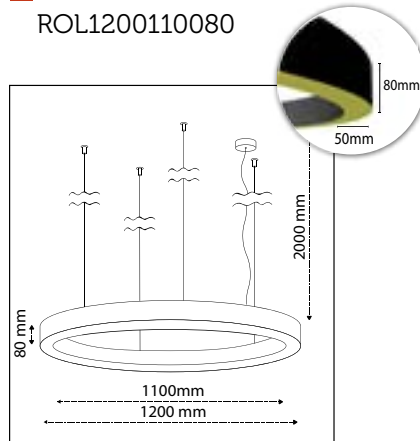

■ Outer Diameter:
1000mm

■ Inner Diameter:
900mm

■ Height:
80mm

■ LED Power:
44W

■ Luminous Flux:
5.940lm

■ Color Temperature:
2700K
3000K
4000K
TUNABLE WHITE
RGB

■ CRI:
90+

■ Build in LED Driver:
Meanwell

■ Dimmable:
On request
DALI, TRIAC
LA LINIA DIMMING

■ Art No:
ROL1200110080