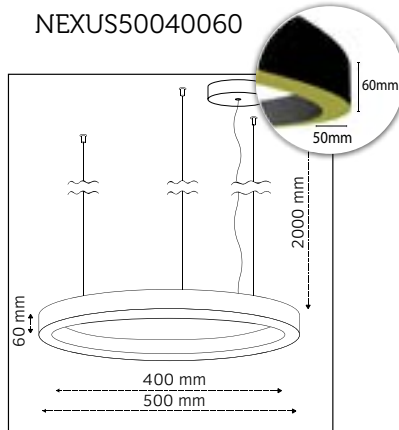

■ Outer Diameter:
400mm

■ Inner Diameter:
300mm

■ Height:
60mm

■ LED Power:
15W

■ Luminous Flux:
2.025lm

■ Color Temperature:
2700K, 3000K, 4000K,
TUNABLE WHITE, RGB

■ CRI:
90+

■ Build in LED Driver:
Meanwell

■ Dimmable:
On request
DALI, TRIAC
LA LINIA DIMMING

■ Material:
Aluminium / Acrylic

■ Model:
NEXUS50040060