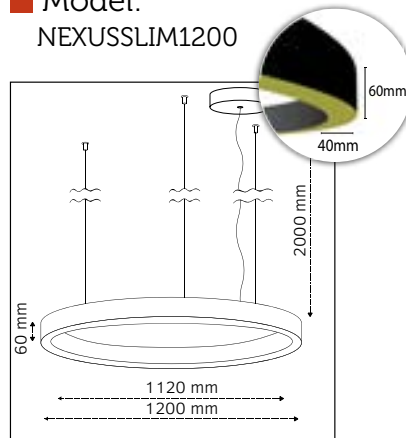

■ Outer Diameter:
1000mm

■ Inner Diameter:
920mm

■ Height:
60mm

■ LED Power:
44W

■ Luminous Flux:
5.940lm

■ Color Temperature:
2700K, 3000K, 4000K,
TUNABLE WHITE, RGB

■ CRI:
90+

■ Build in LED Driver:
Meanwell

■ Dimmable:
On request
DALI, TRIAC
LA LINIA DIMMING

■ Material:
Aluminium / Acrylic

■ Model:
NEXUSSLIM1200