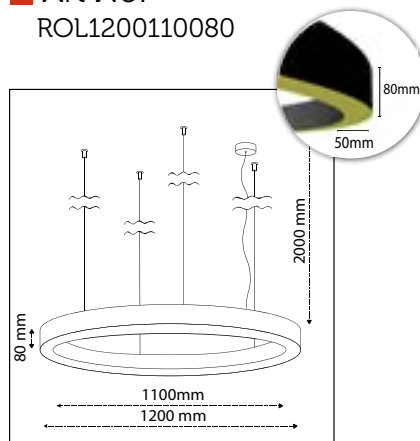

■ Outer Diameter:
1000mm

■ Inner Diameter:
900mm

■ Height:
80mm

■ LED Power:
44W

■ Luminous Flux:
5.940lm

■ Color Temperature:
2700K
3000K
4000K
TUNABLE WHITE
RGB

■ CRI:
90+

■ Build in LED Driver:
Meanwell

■ Dimmable:
On request
DALI, TRIAC
LA LINIA DIMMING

■ Art No:
ROL1200110080