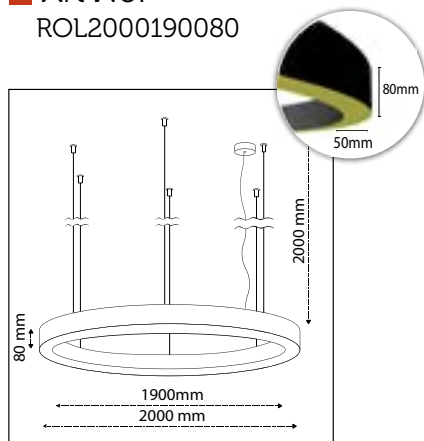

Product Specifications

■ Art No:
ROL2000190080