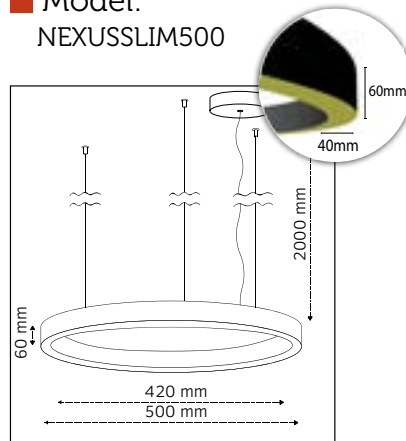

Nexus Slim (Aluminum Series)

Nexus Slim

Nexus Slim

Product Specifications

Nexus Slim

■ Model:
NEXUSSLIM400

■ Outer Diameter:
400mm

■ Inner Diameter:
320mm

■ Height:
60mm

■ LED Power:
15W

■ Luminous Flux:
2.025lm

■ Color Temperature:
2700K, 3000K, 4000K,
TUNABLE WHITE, RGB

■ CRI:
90+

■ Build in LED Driver:
Meanwell

■ Dimmable:
On request
DALI, TRIAC
LA LINIA DIMMING

■ Material:
Aluminium / Acrylic

■ Model:
NEXUSSLIM500

■ Outer Diameter:
500mm

■ Inner Diameter:
420mm

■ Height:
60mm

■ LED Power:
20W

■ Luminous Flux:
2.700lm

■ Color Temperature:
2700K, 3000K, 4000K,
TUNABLE WHITE, RGB