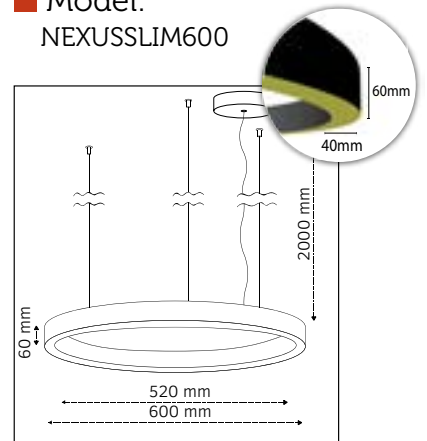

Nexus Slim (Aluminum Series)

Nexus Slim

Nexus Slim

Product Specifications

Nexus Slim

■ Model:
NEXUSSLIM400

■ Outer Diameter:
400mm

■ Inner Diameter:
320mm

■ Material:
Aluminium / Acrylic

■ Model:
NEXUSSLIM500

■ Outer Diameter:
500mm

■ Inner Diameter:
420mm

■ Height:
60mm

■ LED Power:
20W

■ Luminous Flux:
2.700lm

■ Color Temperature:
2700K, 3000K, 4000K,
TUNABLE WHITE, RGB

■ CRI:
90+

■ Build in LED Driver:
Meanwell

■ Dimmable:
On request
DALI, TRIAC
LA LINIA DIMMING

■ Material:
Aluminium / Acrylic

■ Model:
NEXUSSLIM600

■ Outer Diameter:
600mm

■ Inner Diameter:
520mm

■ Height:
60mm