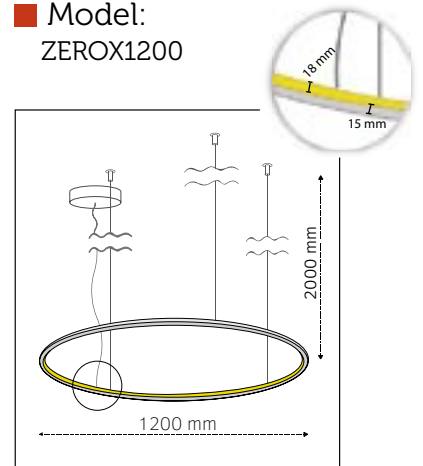

■ Model:
ZEROX1200

■ Outer Diameter:
1200mm

■ Height:
18mm

■ LED Power:
36W

■ Luminous Flux:
2.825lm

■ Color Temperature:
2700K
3000K
4000K

TUNABLE WHITE
RGB

■ CRI:
90+