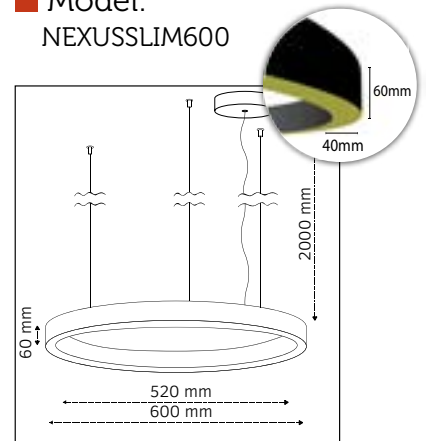

■ Outer Diameter:
500mm

■ Inner Diameter:
420mm

■ Height:
60mm

■ LED Power:
20W

■ Luminous Flux:
2.700lm

■ Color Temperature:
2700K, 3000K, 4000K,
TUNABLE WHITE, RGB

■ CRI:
90+

■ Build in LED Driver:
Meanwell

■ Dimmable:
On request
DALI, TRIAC
LA LINIA DIMMING

■ Material:
Aluminium / Acrylic

■ Model:
NEXUSSLIM600