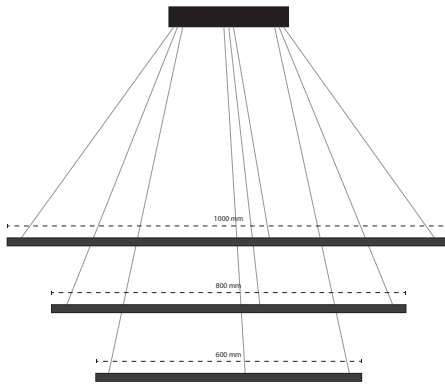

RING SET 1

Bestaat uit

- 1 x Plafondkap 26CM
- 1 x Ring 600 mm
- 1 x Ring 800 mm
- 1 x Ring 1000 mm

Driver in plafondkap, of te plaatsen boven plafond.

Technische specificaties

Uitvoering	Totaal vermogen	Lichtkleur	Optioneel
Finalis	105 watt	2200K, 2700K, 3000K, 4000K	Dimbaar, Indirect
Nexus Slim	105 watt	2200K, 2700K, 3000K, 4000K	Dimbaar, Indirect
Zero(X/Y)	72 watt	2200K, 2700K, 3000K, 4000K	Dimbaar

Plafondkappen zijn verkrijgbaar in

RAL9016 WIT MAT
RAL9005 ZWART MAT

Verkrijgbaar in:

- Finalis
- Nexus Slim
- Zero(X/Y)

Licht Richting