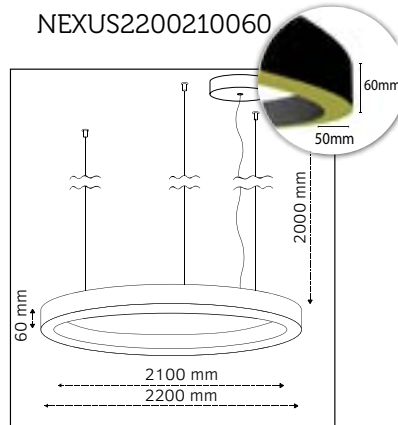

■ Height:
60mm

■ LED Power:
90W

■ Luminous Flux:
12.150lm

■ Color Temperature:
2700K, 3000K, 4000K,
TUNABLE WHITE, RGB

■ CRI:
90+

■ Build in LED Driver:
Meanwell

■ Dimmable:
On request
DALI, TRIAC
LA LINIA DIMMING

■ Material:
Aluminium / Acrylic

■ Model:
NEXUS2200210060

■ Outer Diameter:
2200mm

■ Inner Diameter:
2100mm

■ Height:
60mm

■ LED Power:
100W

■ Luminous Flux:
13.365lm

■ Color Temperature:
2700K, 3000K, 4000K,
TUNABLE WHITE, RGB