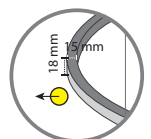

Zero(Y)

Licht Richting