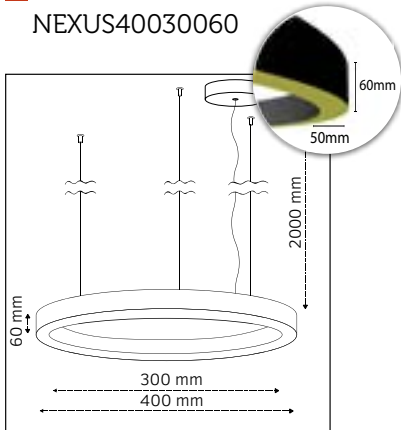

Projects

Product Specifications

■ Art No:
ROL70060080

■ Outer Diameter:
700mm

■ Inner Diameter:
600mm

■ Height:
80mm

■ LED Power:
31W

■ Luminous Flux:
4.185lm

■ Model:
NEXUS40030060

■ Outer Diameter:
400mm

■ Inner Diameter:
300mm

■ Height:
60mm

■ LED Power:
15W

■ Luminous Flux:
2.025lm

■ Color Temperature:
2700K, 3000K, 4000K,
TUNABLE WHITE, RGB

■ CRI:
90+