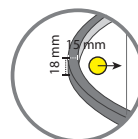

RING SET 1

Bestaat uit

- 1 x Plafondkap 26CM
- 1 x Ring 600 mm
- 1 x Ring 800 mm
- 1 x Ring 1000 mm

Driver in plafondkap, of te plaatsen boven plafond.

Technische specificaties

Uitvoering	Totaal vermogen	Lichtkleur	Optioneel
Finalis	105 watt	2200K, 2700K, 3000K, 4000K	Dimbaar, Indirect
Nexus Slim	105 watt	2200K, 2700K, 3000K, 4000K	Dimbaar, Indirect
Zero(X/Y)	72 watt	2200K, 2700K, 3000K, 4000K	Dimbaar

Plafondkappen zijn verkrijgbaar in

RAL9016 WIT MAT
RAL9005 ZWART MAT

Verkrijgbaar in:

- Finalis
- Nexus Slim
- Zero(X/Y)

Zero(X)

Licht Richting