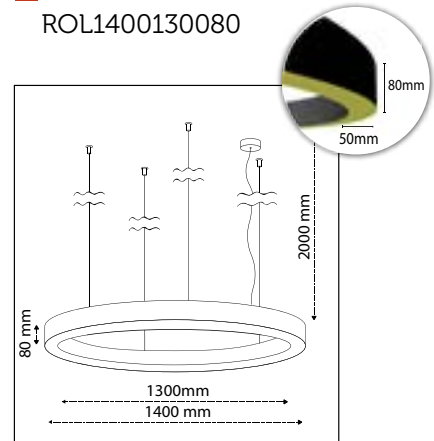

Product Specifications

■ Art No:
ROL40030080

■ Outer Diameter:
400mm

■ Inner Diameter:
300mm

■ Height:
80mm

■ LED Power:
15W

■ Luminous Flux:
2.025lm

■ Color Temperature:
2700K
3000K
4000K
TUNABLE WHITE
RGB

Projects

Product Specifications

■ Art No:
ROL70060080

■ Outer Diameter:
700mm

■ Inner Diameter:
600mm

■ Height:
80mm

■ LED Power:
31W

■ Luminous Flux:
4.185lm

■ Inner Diameter:
1100mm

■ Height:
80mm

■ LED Power:
53W

■ Luminous Flux:
7.155lm

■ Color Temperature:
2700K
3000K
4000K
TUNABLE WHITE
RGB

■ CRI:
90+

■ Build in LED Driver:
Meanwell

■ Dimmable:
On request
DALI, TRIAC
LA LINIA DIMMING

■ Art No:
ROL1400130080

■ Outer Diameter:
1400mm

■ Inner Diameter:
1300mm

■ Height:
80mm

■ LED Power:
62W

■ Luminous Flux:
8.370lm

■ Color Temperature:
2700K
3000K
4000K
TUNABLE WHITE
RGB

■ CRI:
90+