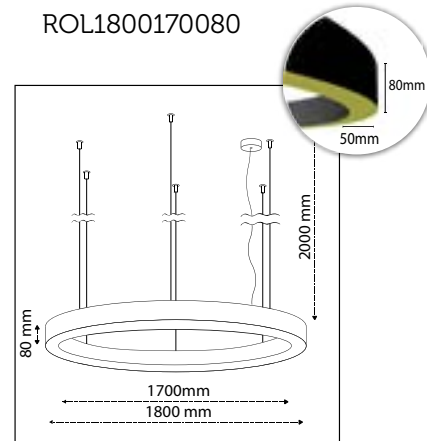

Outer Diameter:
1600mm

Inner Diameter:
1500mm

Height:
80mm

LED Power:
70W

Luminous Flux:
9.450lm

Color Temperature:
2700K
3000K
4000K
TUNABLE WHITE
RGB

CRI:
90+

Build in LED Driver:
Meanwell

Dimmable:
On request
DALI, TRIAC
LA LINIA DIMMING

Art No:
ROL1800170080