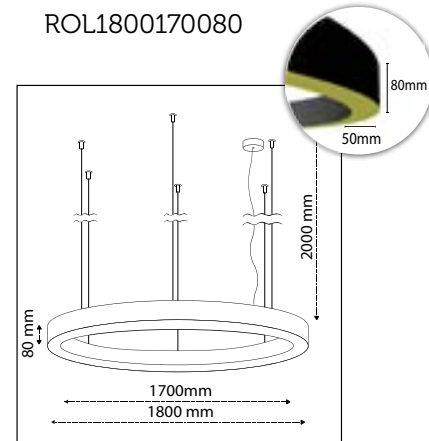

Outer Diameter:
1600mm

Inner Diameter:
1500mm

Height:
80mm

LED Power:
70W

Luminous Flux:
9.450lm

Color Temperature:
2700K
3000K
4000K
TUNABLE WHITE
RGB

CRI:
90+

Build in LED Driver:
Meanwell

Dimmable:
On request
DALI, TRIAC
LA LINIA DIMMING

Art No:
ROL1800170080