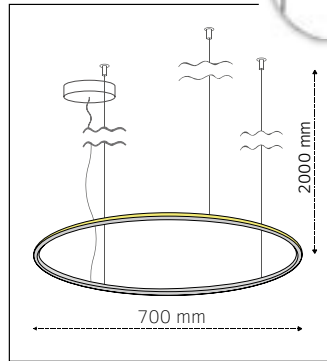

■ Outer Diameter:
700mm

■ Height:
18mm

■ LED Power:
21W

■ Luminous Flux:
1.640lm

■ Color Temperature:
2700K
3000K
4000K

TUNABLE WHITE
RGB

■ CRI:
90+

■ Build in LED Driver:
Meanwell

■ Dimmable:
On request
DALI, TRIAC
LA LINIA DIMMING

■ Material:
Aluminium / Acrylic

■ Model:
ZEROY800