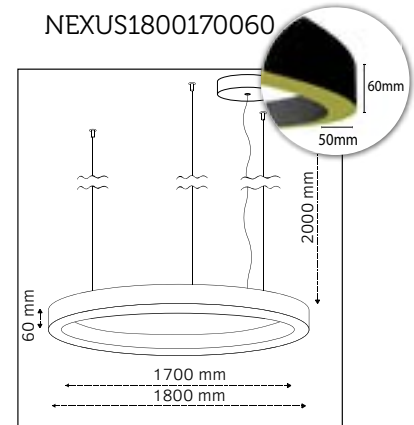

■ Outer Diameter:
1200mm

■ Inner Diameter:
1100mm

■ Height:
60mm

■ LED Power:
53W

■ Luminous Flux:
7.155lm

■ Color Temperature:
2700K, 3000K, 4000K,
TUNABLE WHITE, RGB

■ CRI:
90+

■ Build in LED Driver:
Meanwell

Nexus

■ Model:
NEXUS1500140060

■ Outer Diameter:
1500mm

■ Inner Diameter:
1400mm

■ Height:
60mm

■ LED Power:
66W

■ Luminous Flux:
8.910lm

■ Color Temperature:
2700K, 3000K, 4000K,
TUNABLE WHITE, RGB

■ Model:
NEXUS1800170060

■ Outer Diameter:
1800mm

■ Inner Diameter:
1700mm

■ Height:
60mm

■ LED Power:
80W

■ Luminous Flux:
10.800lm

■ Color Temperature:
2700K, 3000K, 4000K,
TUNABLE WHITE, RGB

■ CRI:
90+