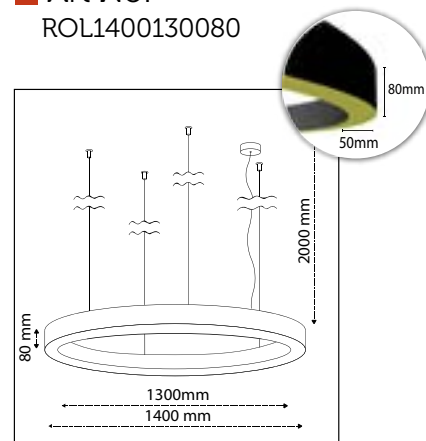

Product Specifications

■ Art No:
ROL40030080

■ Outer Diameter:
400mm

■ Inner Diameter:
300mm

■ Height:
80mm

■ LED Power:
15W

■ Luminous Flux:
2.025lm

■ Color Temperature:
2700K
3000K
4000K
TUNABLE WHITE
RGB

Projects

Product Specifications

■ Art No:
ROL70060080

■ Outer Diameter:
700mm

■ Inner Diameter:
600mm

■ Height:
80mm

■ LED Power:
31W

■ Luminous Flux:
4.185lm

■ Inner Diameter:
1100mm

■ Height:
80mm

■ LED Power:
53W

■ Luminous Flux:
7.155lm

■ Color Temperature:
2700K
3000K
4000K
TUNABLE WHITE
RGB

■ CRI:
90+

■ Build in LED Driver:
Meanwell

■ Dimmable:
On request
DALI, TRIAC
LA LINIA DIMMING

■ Art No:
ROL1400130080

■ Outer Diameter:
1400mm

■ Inner Diameter:
1300mm

■ Height:
80mm

■ LED Power:
62W

■ Luminous Flux:
8.370lm

■ Color Temperature:
2700K
3000K
4000K
TUNABLE WHITE
RGB

■ CRI:
90+