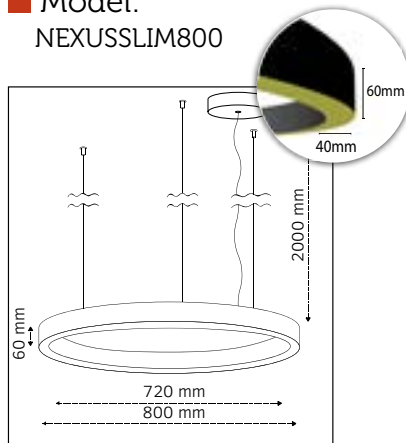

Product Specifications

Nexus Slim

■ Model:
NEXUSSLIM700

■ Outer Diameter:
700mm

■ Inner Diameter:
620mm

■ Height:
60mm

■ LED Power:
31W

■ Luminous Flux:
4.185lm

■ Outer Diameter:
800mm

■ Inner Diameter:
720mm

■ Height:
60mm

■ LED Power:
35W

■ Luminous Flux:
4.725lm

■ Color Temperature:
2700K, 3000K, 4000K,
TUNABLE WHITE, RGB

■ CRI:
90+

■ Build in LED Driver:
Meanwell