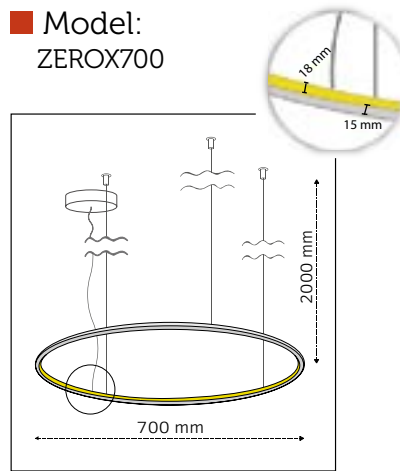

■ Outer Diameter:
600mm

■ Height:
18mm

■ LED Power:
18W

■ Luminous Flux:
1.410lm

■ Color Temperature:
2700K
3000K
4000K

TUNABLE WHITE
RGB

■ CRI:
90+

■ Build in LED Driver:
Meanwell

■ Dimmable:
On request
DALI, TRIAC
LA LINIA DIMMING

■ Material:
Aluminium / Acrylic

■ Model:
ZEROX700