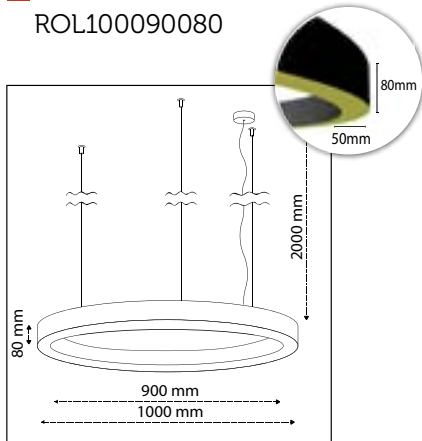

Product Specifications

■ Art No:
ROL40030080

■ Outer Diameter:
400mm

■ Inner Diameter:
300mm

■ Height:
80mm

■ LED Power:
15W

■ Luminous Flux:
2.025lm

■ Color Temperature:
2700K
3000K
4000K
TUNABLE WHITE
RGB

Projects

Product Specifications

■ Art No:
ROL70060080

■ Outer Diameter:
700mm

■ Inner Diameter:
600mm

■ Height:
80mm

■ LED Power:
31W

■ Luminous Flux:
4.185lm

■ Art No:
ROL90080080

■ Outer Diameter:
900mm

■ Inner Diameter:
800mm

■ Height:
80mm

■ LED Power:
40W

■ Luminous Flux:
5.400lm

■ Color Temperature:
2700K
3000K
4000K
TUNABLE WHITE
RGB

■ CRI:
90+

■ Build in LED Driver:
Meanwell

■ Dimmable:
On request
DALI, TRIAC
LA LINIA DIMMING

Product Specifications

■ Art No:
ROL100090080

■ Outer Diameter:
1000mm

■ Inner Diameter:
900mm

■ Height:
80mm

■ LED Power:
44W