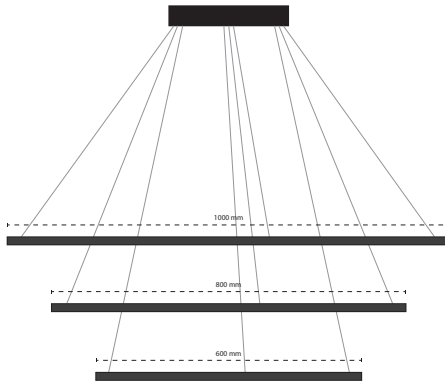

RING SET 1

Bestaat uit

- 1 x Plafondkap 26CM
- 1 x Ring 600 mm
- 1 x Ring 800 mm
- 1 x Ring 1000 mm

Driver in plafondkap, of te plaatsen boven plafond.

Technische specificaties

Uitvoering	Totaal vermogen	Lichtkleur	Optioneel
Finalis	105 watt	2200K, 2700K, 3000K, 4000K	Dimbaar, Indirect
Nexus Slim	105 watt	2200K, 2700K, 3000K, 4000K	Dimbaar, Indirect
Zero(X/Y)	72 watt	2200K, 2700K, 3000K, 4000K	Dimbaar

Plafondkappen zijn verkrijgbaar in

RAL9016 WIT MAT
RAL9005 ZWART MAT

Verkrijgbaar in:

- Finalis
- Nexus Slim
- Zero(X/Y)

Licht Richting