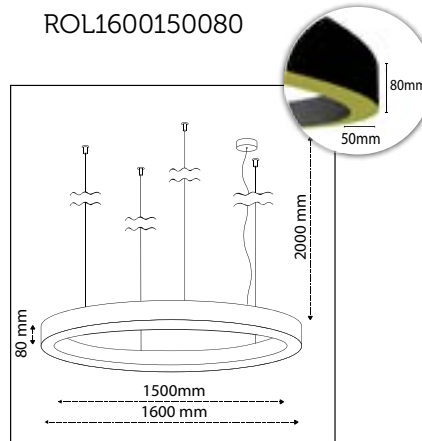

Product Specifications

■ Art No:
ROL40030080

■ Outer Diameter:
400mm

■ Inner Diameter:
300mm

■ Height:
80mm

■ LED Power:
15W

■ Luminous Flux:
2.025lm

■ Color Temperature:
2700K
3000K
4000K
TUNABLE WHITE
RGB

Projects

Product Specifications

■ Art No:
ROL70060080

■ Outer Diameter:
700mm

■ Inner Diameter:
600mm

■ Height:
80mm

■ LED Power:
31W

■ Luminous Flux:
4.185lm

Outer Diameter:
1600mm

Inner Diameter:
1500mm

Height:
80mm

LED Power:
70W

Luminous Flux:
9.450lm

Color Temperature:
2700K
3000K
4000K
TUNABLE WHITE
RGB

CRI:
90+

Build in LED Driver:
Meanwell

■ Outer Diameter:
2200mm

■ Inner Diameter:
2100mm

■ Height:
80mm

■ LED Power:
99W

■ Luminous Flux:
13.365lm

■ Color Temperature:
2700K
3000K
4000K
TUNABLE WHITE
RGB

■ CRI:
90+

■ Build in LED Driver:
Meanwell