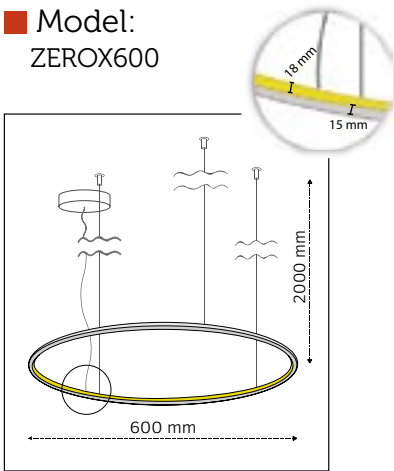

COPPERFOIL

Ring of Light Zero

Product Specifications

Zero X (Inward Lighting)

■ Model:
ZEROX600

■ Outer Diameter:
600mm

■ Height:
18mm

■ LED Power:
18W