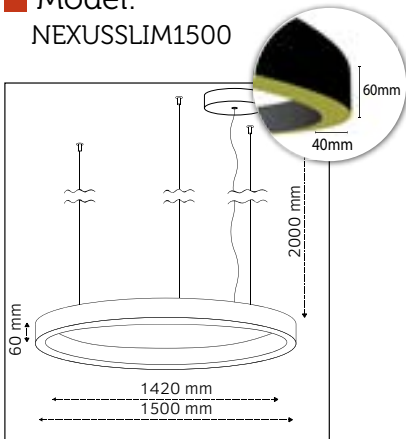

■ Model:
NEXUSSLIM1400

■ Outer Diameter:
1400mm

■ Inner Diameter:
1320mm

■ Height:
60mm

■ LED Power:
62W

■ Luminous Flux:
8.370lm

■ Color Temperature:
2700K, 3000K, 4000K,
TUNABLE WHITE, RGB

■ CRI:
90+

■ Outer Diameter:
1500mm

■ Inner Diameter:
1420mm

■ Height:
60mm

■ LED Power:
66W

■ Luminous Flux:
8.910lm

■ Color Temperature:
2700K, 3000K, 4000K,
TUNABLE WHITE, RGB

■ CRI:
90+

■ Build in LED Driver:
Meanwell