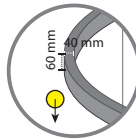

RING SET 1

Bestaat uit

- 1 x Plafondkap 26CM
- 1 x Ring 600 mm
- 1 x Ring 800 mm
- 1 x Ring 1000 mm

Driver in plafondkap, of te plaatsen boven plafond.

Technische specificaties

Uitvoering	Totaal vermogen	Lichtkleur	Optioneel
Finalis	105 watt	2200K, 2700K, 3000K, 4000K	Dimbaar, Indirect
Nexus Slim	105 watt	2200K, 2700K, 3000K, 4000K	Dimbaar, Indirect
Zero(X/Y)	72 watt	2200K, 2700K, 3000K, 4000K	Dimbaar

Plafondkappen zijn verkrijgbaar in

RAL9016 WIT MAT
RAL9005 ZWART MAT

Verkrijgbaar in:

- Finalis
- Nexus Slim
- Zero(X/Y)

Nexus Slim

Licht Richting