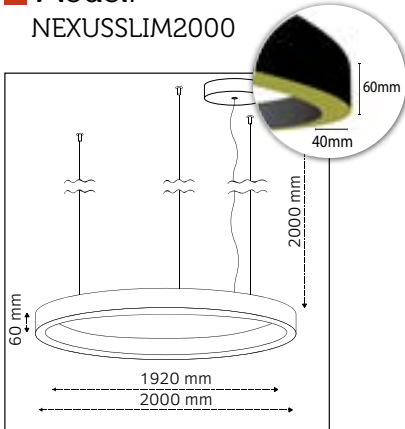

■ Outer Diameter:
1800mm

■ Inner Diameter:
1720mm

■ Height:
60mm

■ LED Power:
80W

■ Luminous Flux:
10.800lm

■ Color Temperature:
2700K, 3000K, 4000K,
TUNABLE WHITE, RGB

■ CRI:
90+

■ Build in LED Driver:
Meanwell

■ Dimmable:
On request
DALI, TRIAC
LA LINIA DIMMING

■ Material:
Aluminium / Acrylic

Product Specifications

Nexus Slim

■ Model:
NEXUSSLIM2000

■ Outer Diameter:
2000mm

■ Inner Diameter:
1920mm

■ Height:
60mm