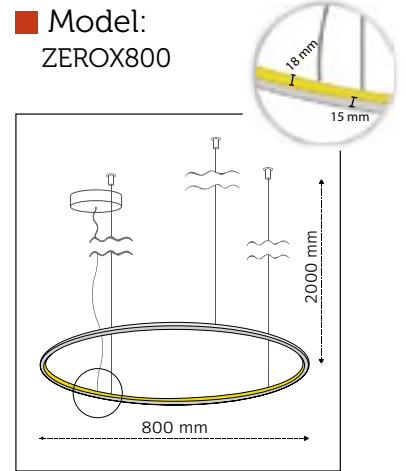

■ Outer Diameter:
700mm

■ Height:
18mm

■ LED Power:
21W

■ Luminous Flux:
1.640lm

■ Color Temperature:
2700K
3000K
4000K

TUNABLE WHITE
RGB

■ CRI:
90+

■ Build in LED Driver:
Meanwell

■ Dimmable:
On request
DALI, TRIAC
LA LINIA DIMMING

■ Material:
Aluminium / Acrylic

■ Model:
ZEROX800