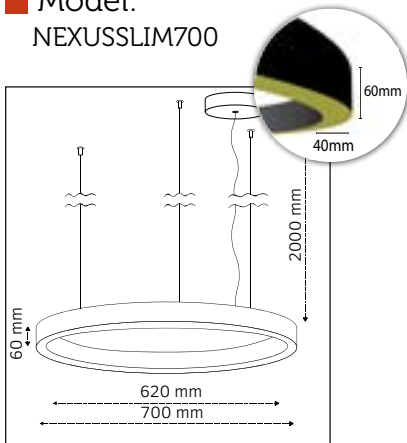

Product Specifications

Nexus Slim

■ Model:
NEXUSSLIM700

■ Outer Diameter:
700mm

■ Inner Diameter:
620mm

■ Height:
60mm

■ LED Power:
31W

■ Luminous Flux:
4.185lm