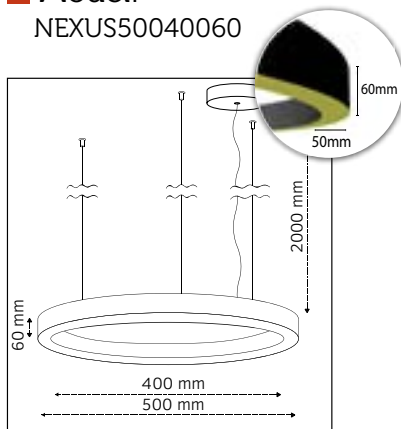

■ Outer Diameter:
400mm

■ Inner Diameter:
300mm

■ Height:
60mm

■ LED Power:
15W

■ Luminous Flux:
2.025lm

■ Color Temperature:
2700K, 3000K, 4000K,
TUNABLE WHITE, RGB

■ CRI:
90+

■ Build in LED Driver:
Meanwell

■ Dimmable:
On request
DALI, TRIAC
LA LINIA DIMMING

■ Material:
Aluminium / Acrylic

■ Model:
NEXUS50040060