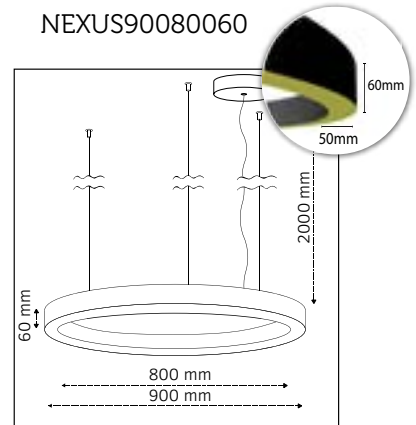

■ Outer Diameter:
800mm

■ Inner Diameter:
700mm

■ Height:
60mm

■ LED Power:
35W

■ Luminous Flux:
4.725lm

■ Color Temperature:
2700K, 3000K, 4000K,
TUNABLE WHITE, RGB

■ CRI:
90+

■ Build in LED Driver:
Meanwell

■ Dimmable:
On request
DALI, TRIAC
LA LINIA DIMMING

■ Material:
Aluminium / Acrylic

■ Model:
NEXUS90080060