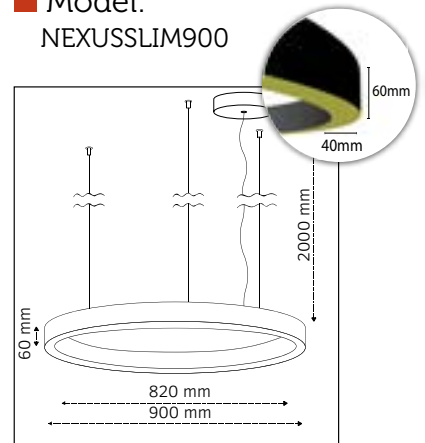

Product Specifications

Nexus Slim

■ Model:
NEXUSSLIM700

■ Outer Diameter:
700mm

■ Inner Diameter:
620mm

■ Height:
60mm

■ LED Power:
31W

■ Luminous Flux:
4.185lm

■ Outer Diameter:
800mm

■ Inner Diameter:
720mm

■ Height:
60mm

■ LED Power:
35W

■ Luminous Flux:
4.725lm

■ Color Temperature:
2700K, 3000K, 4000K,
TUNABLE WHITE, RGB

■ CRI:
90+

■ Build in LED Driver:
Meanwell

■ Dimmable:
On request
DALI, TRIAC
LA LINIA DIMMING

■ Material:
Aluminium / Acrylic

■ Model:
NEXUSSLIM900

■ Outer Diameter:
900mm

■ Inner Diameter:
820mm

■ Height:
60mm

■ LED Power:
40W

■ Luminous Flux:
5.500lm