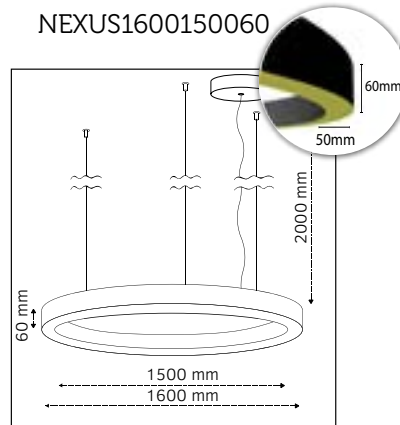

■ Outer Diameter:
1500mm

■ Inner Diameter:
1400mm

■ Height:
60mm

■ LED Power:
66W

■ Luminous Flux:
8.910lm

■ Color Temperature:
2700K, 3000K, 4000K,
TUNABLE WHITE, RGB

■ CRI:
90+

■ Build in LED Driver:
Meanwell

■ Dimmable:
On request
DALI, TRIAC
LA LINIA DIMMING

■ Material:
Aluminium / Acrylic

■ Model:
NEXUS1600150060