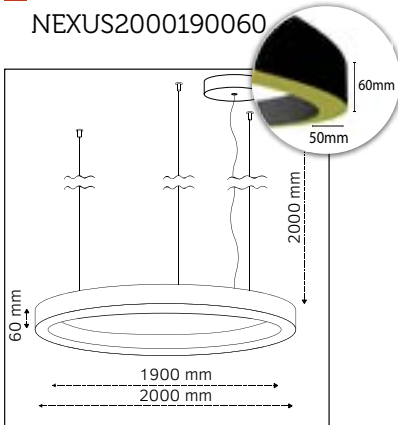

■ Model:
NEXUS1800170060

■ Outer Diameter:
1800mm

■ Inner Diameter:
1700mm

■ Height:
60mm

■ LED Power:
80W

■ Luminous Flux:
10.800lm

■ Color Temperature:
2700K, 3000K, 4000K,
TUNABLE WHITE, RGB

■ CRI:
90+

■ Build in LED Driver:
Meanwell

■ Dimmable:
On request
DALI, TRIAC
LA LINIA DIMMING

■ Material:
Aluminium / Acrylic

Product Specifications

Nexus

■ Model:
NEXUS2000190060

■ Outer Diameter:
2000mm

■ Inner Diameter:
1900mm