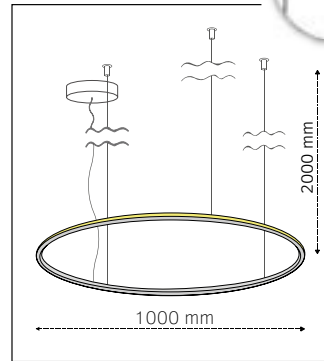

■ Outer Diameter:
1000mm

■ Height:
18mm

■ LED Power:
30W

■ Luminous Flux:
2.355lm

■ Color Temperature:
2700K
3000K
4000K

TUNABLE WHITE
RGB

■ CRI:
90+

■ Build in LED Driver:
Meanwell

■ Dimmable:
On request
DALI, TRIAC
LA LINIA DIMMING

■ Material:
Aluminium / Acrylic

■ Model:
ZEROY1200