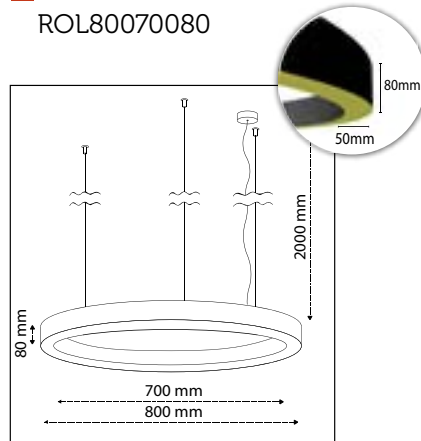

■ Outer Diameter:
700mm

■ Inner Diameter:
600mm

■ Height:
80mm

■ LED Power:
31W

■ Luminous Flux:
4.185lm

■ Color Temperature:
2700K
3000K
4000K
TUNABLE WHITE
RGB

■ CRI:
90+

■ Build in LED Driver:
Meanwell

■ Dimmable:
On request
DALI, TRIAC
LA LINIA DIMMING

■ Art No:
ROL80070080