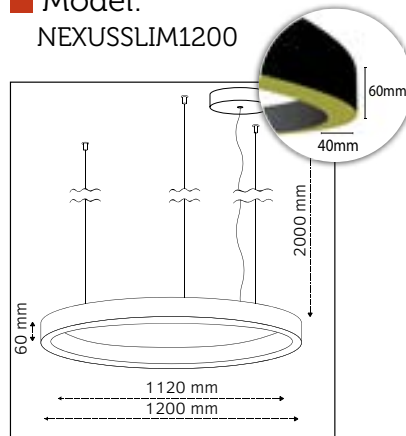

■ Outer Diameter:
1000mm

■ Inner Diameter:
920mm

■ Height:
60mm

■ LED Power:
44W

■ Luminous Flux:
5.940lm

■ Color Temperature:
2700K, 3000K, 4000K,
TUNABLE WHITE, RGB

■ CRI:
90+

■ Build in LED Driver:
Meanwell

■ Dimmable:
On request
DALI, TRIAC
LA LINIA DIMMING

■ Material:
Aluminium / Acrylic

■ Model:
NEXUSSLIM1200