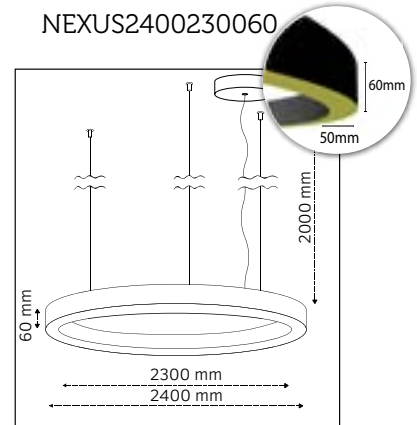

■ Outer Diameter:
2200mm

■ Inner Diameter:
2100mm

■ Height:
60mm

■ LED Power:
100W

■ Luminous Flux:
13.365lm

■ Color Temperature:
2700K, 3000K, 4000K,
TUNABLE WHITE, RGB

■ CRI:
90+

■ Build in LED Driver:
Meanwell

■ Dimmable:
On request
DALI, TRIAC
LA LINIA DIMMING

■ Material:
Aluminium / Acrylic

■ Model:
NEXUS2400230060