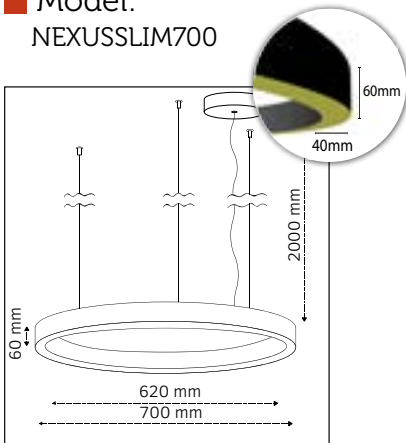

Product Specifications

Nexus Slim

■ Model:
NEXUSSLIM700

■ Outer Diameter:
700mm

■ Inner Diameter:
620mm

■ Height:
60mm

■ LED Power:
31W

■ Luminous Flux:
4.185lm