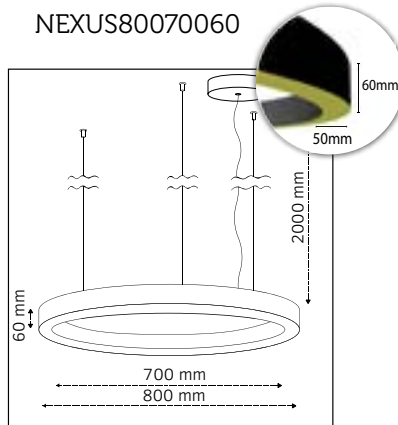

Projects

Product Specifications

■ Art No:
ROL70060080

■ Outer Diameter:
700mm

■ Inner Diameter:
600mm

■ Height:
80mm

■ LED Power:
31W

■ Luminous Flux:
4.185lm

■ Height:
60mm

■ LED Power:
31W

■ Luminous Flux:
4.185lm

■ Color Temperature:
2700K, 3000K, 4000K,
TUNABLE WHITE, RGB

■ CRI:
90+

■ Build in LED Driver:
Meanwell

■ Dimmable:
On request
DALI, TRIAC
LA LINIA DIMMING

■ Material:
Aluminium / Acrylic

■ Model:
NEXUS80070060

■ Outer Diameter:
800mm

■ Inner Diameter:
700mm

■ Height:
60mm

■ LED Power:
35W

■ Luminous Flux:
4.725lm

■ Color Temperature:
2700K, 3000K, 4000K,
TUNABLE WHITE, RGB

Product Specifications

Nexus

■ Model:
NEXUS100090060

■ Outer Diameter:
1000mm

■ Inner Diameter:
900mm

■ Height:
60mm

■ LED Power:
44W

■ Luminous Flux:
5.940lm