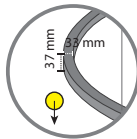

Verkrijgbaar in:

- Finalis
- Nexus Slim
- Zero(X/Y)

Finalis