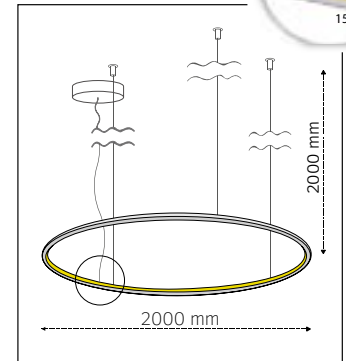

■ Outer Diameter:
2000mm

■ Height:
18mm

■ LED Power:
63W

■ Luminous Flux:
5.000lm

■ Color Temperature:
2700K
3000K
4000K

TUNABLE WHITE
RGB

■ CRI:
90+

■ Build in LED Driver:
Meanwell

■ Dimmable:
On request
DALI, TRIAC
LA LINIA DIMMING

■ Material:
Aluminium / Acrylic