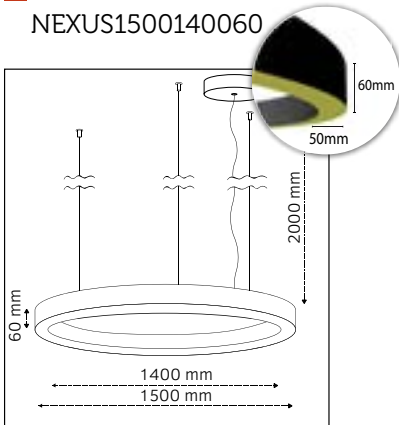

Product Specifications

Nexus

■ Model:
NEXUS100090060

■ Outer Diameter:
1000mm

■ Inner Diameter:
900mm

■ Height:
60mm

■ LED Power:
44W

■ Luminous Flux:
5.940lm

■ Outer Diameter:
1200mm

■ Inner Diameter:
1100mm

■ Height:
60mm

■ LED Power:
53W

■ Luminous Flux:
7.155lm

■ Color Temperature:
2700K, 3000K, 4000K,
TUNABLE WHITE, RGB

■ CRI:
90+

■ Build in LED Driver:
Meanwell

Nexus

■ Model:
NEXUS1500140060

■ Outer Diameter:
1500mm

■ Inner Diameter:
1400mm

■ Height:
60mm

■ LED Power:
66W

■ Luminous Flux:
8.910lm

■ Color Temperature:
2700K, 3000K, 4000K,
TUNABLE WHITE, RGB