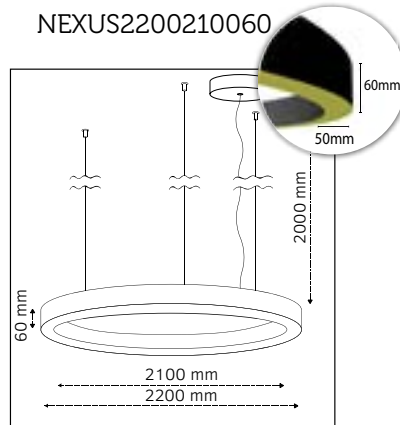

■ Height:
60mm

■ LED Power:
90W

■ Luminous Flux:
12.150lm

■ Color Temperature:
2700K, 3000K, 4000K,
TUNABLE WHITE, RGB

■ CRI:
90+

■ Build in LED Driver:
Meanwell

■ Dimmable:
On request
DALI, TRIAC
LA LINIA DIMMING

■ Material:
Aluminium / Acrylic

■ Model:
NEXUS2200210060

■ Outer Diameter:
2200mm

■ Inner Diameter:
2100mm

■ Height:
60mm

■ LED Power:
100W

■ Luminous Flux:
13.365lm

■ Color Temperature:
2700K, 3000K, 4000K,
TUNABLE WHITE, RGB