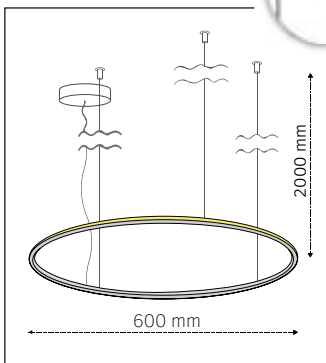

Product Specifications

Zero Y (Outward Lighting)

■ Model:
ZEROY600

■ Outer Diameter:
600mm

■ Height:
18mm

■ LED Power:
18W

■ Luminous Flux:
1.410lm

■ Color Temperature:
2700K
3000K
4000K