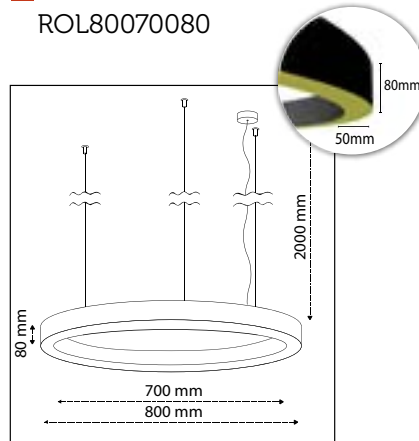

■ Outer Diameter:
700mm

■ Inner Diameter:
600mm

■ Height:
80mm

■ LED Power:
31W

■ Luminous Flux:
4.185lm

■ Color Temperature:
2700K
3000K
4000K
TUNABLE WHITE
RGB

■ CRI:
90+

■ Build in LED Driver:
Meanwell

■ Dimmable:
On request
DALI, TRIAC
LA LINIA DIMMING

■ Art No:
ROL80070080