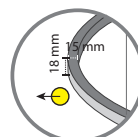

Zero(Y)

Licht Richting