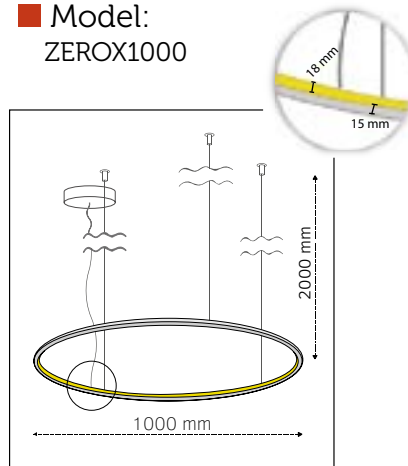

■ Outer Diameter:
900mm

■ Height:
18mm

■ LED Power:
27W

■ Luminous Flux:
2.115lm

■ Color Temperature:
2700K
3000K
4000K

TUNABLE WHITE
RGB

■ CRI:
90+

■ Build in LED Driver:
Meanwell

■ Dimmable:
On request
DALI, TRIAC
LA LINIA DIMMING

■ Material:
Aluminium / Acrylic

■ Model:
ZEROX1000