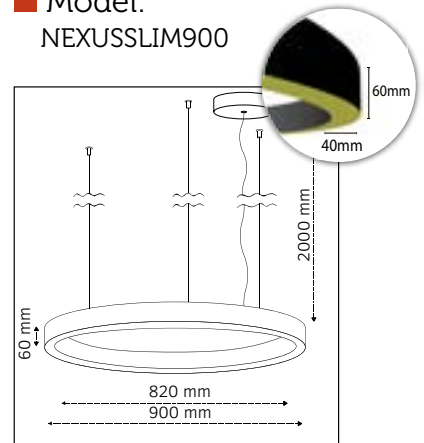

Product Specifications

Nexus Slim

■ Model:
NEXUSSLIM700

■ Outer Diameter:
700mm

■ Inner Diameter:
620mm

■ Height:
60mm

■ LED Power:
31W

■ Luminous Flux:
4.185lm

■ Outer Diameter:
800mm

■ Inner Diameter:
720mm

■ Height:
60mm

■ LED Power:
35W

■ Luminous Flux:
4.725lm

■ Color Temperature:
2700K, 3000K, 4000K,
TUNABLE WHITE, RGB

■ CRI:
90+

■ Build in LED Driver:
Meanwell

■ Dimmable:
On request
DALI, TRIAC
LA LINIA DIMMING

■ Material:
Aluminium / Acrylic

■ Model:
NEXUSSLIM900

■ Outer Diameter:
900mm

■ Inner Diameter:
820mm

■ Height:
60mm

■ LED Power:
40W

■ Luminous Flux:
5.500lm