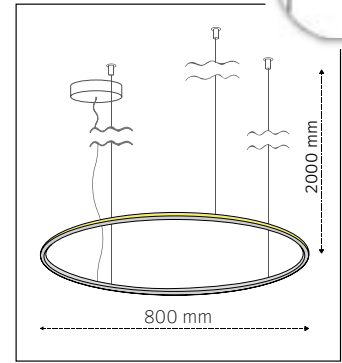

■ Outer Diameter:
800mm

■ Height:
18mm

■ LED Power:
24W

■ Luminous Flux:
1.880lm

■ Color Temperature:
2700K
3000K
4000K

TUNABLE WHITE
RGB

■ CRI:
90+

■ Build in LED Driver:
Meanwell

■ Dimmable:
On request
DALI, TRIAC
LA LINIA DIMMING

■ Material:
Aluminium / Acrylic