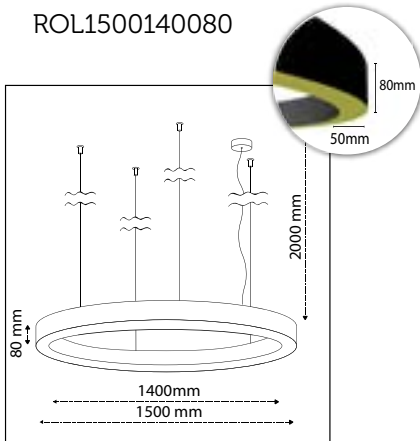

Product Specifications

Art No:
ROL1500140080