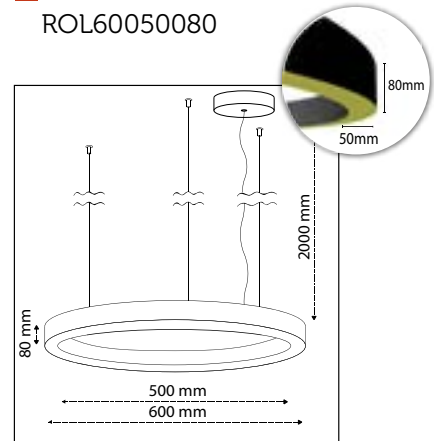

■ Outer Diameter:
500mm

■ Inner Diameter:
400mm

■ Height:
80mm

■ LED Power:
20W

■ Luminous Flux:
2.700lm

■ Color Temperature:
2700K
3000K
4000K
TUNABLE WHITE
RGB

■ CRI:
90+

■ Build in LED Driver:
Meanwell

■ Dimmable:
On request
DALI, TRIAC
LA LINIA DIMMING

■ Art No:
ROL60050080