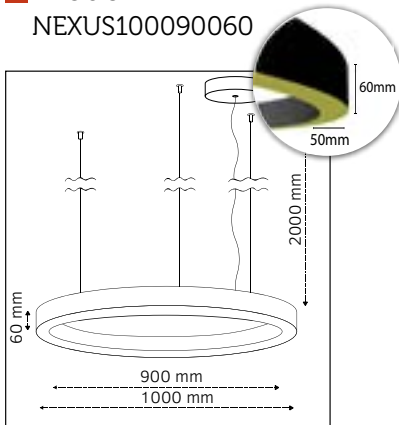

■ Material:
Aluminium / Acrylic

■ Model:
NEXUS80070060

■ Outer Diameter:
800mm

■ Inner Diameter:
700mm

■ Height:
60mm

■ LED Power:
35W

■ Luminous Flux:
4.725lm

■ Color Temperature:
2700K, 3000K, 4000K,
TUNABLE WHITE, RGB

Product Specifications

Nexus

■ Model:
NEXUS100090060

■ Outer Diameter:
1000mm

■ Inner Diameter:
900mm

■ Height:
60mm

■ LED Power:
44W

■ Luminous Flux:
5.940lm

■ Outer Diameter:
1200mm

■ Inner Diameter:
1100mm

■ Height:
60mm

■ LED Power:
53W

■ Luminous Flux:
7.155lm

■ Color Temperature:
2700K, 3000K, 4000K,
TUNABLE WHITE, RGB

■ CRI:
90+

■ Build in LED Driver:
Meanwell