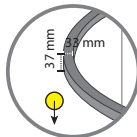

Verkrijgbaar in:

- Finalis
- Nexus Slim
- Zero(X/Y)

Finalis