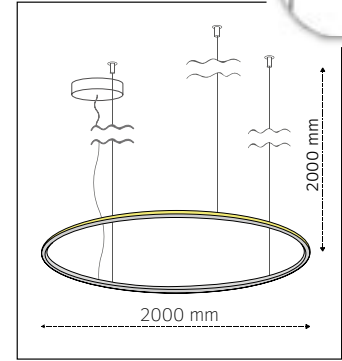

■ Outer Diameter:
2000mm

■ Height:
18mm

■ LED Power:
63W

■ Luminous Flux:
5.000lm

■ Color Temperature:
2700K
3000K
4000K

TUNABLE WHITE
RGB

■ CRI:
90+

■ Build in LED Driver:
Meanwell

■ Dimmable:
On request
DALI, TRIAC
LA LINIA DIMMING

■ Material:
Aluminium / Acrylic