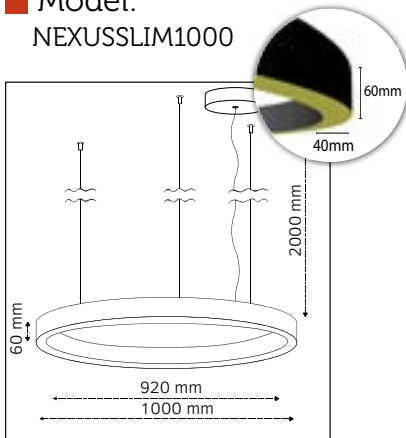

■ Outer Diameter:
800mm

■ Inner Diameter:
720mm

■ Height:
60mm

■ LED Power:
35W

■ Luminous Flux:
4.725lm

■ Color Temperature:
2700K, 3000K, 4000K,
TUNABLE WHITE, RGB

■ CRI:
90+

■ Build in LED Driver:
Meanwell

Nexus Slim

■ Model:
NEXUSSLIM1000

■ Outer Diameter:
1000mm

■ Inner Diameter:
920mm

■ Height:
60mm

■ LED Power:
44W

■ Luminous Flux:
5.940lm

■ Color Temperature:
2700K, 3000K, 4000K,
TUNABLE WHITE, RGB