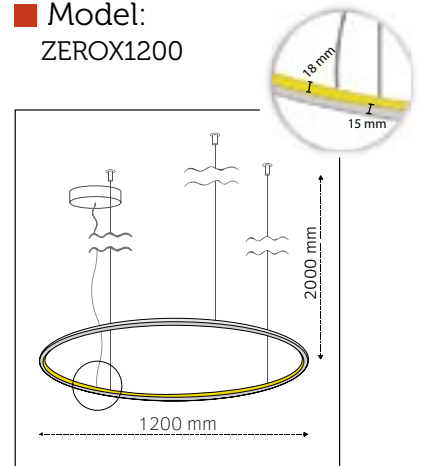

■ Model:
ZEROX1200

■ Outer Diameter:
1200mm

■ Height:
18mm

■ LED Power:
36W

■ Luminous Flux:
2.825lm

■ Color Temperature:
2700K
3000K
4000K

TUNABLE WHITE
RGB

■ CRI:
90+