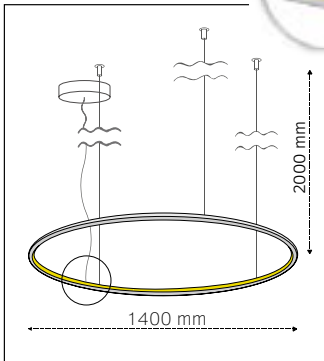

■ Build in LED Driver:
Meanwell

■ Dimmable:
On request
DALI, TRIAC
LA LINIA DIMMING

■ Material:
Aluminium / Acrylic

Product Specifications

Zero X (Inward Lighting)

■ Model:
ZEROX1400

■ Outer Diameter:
1400mm