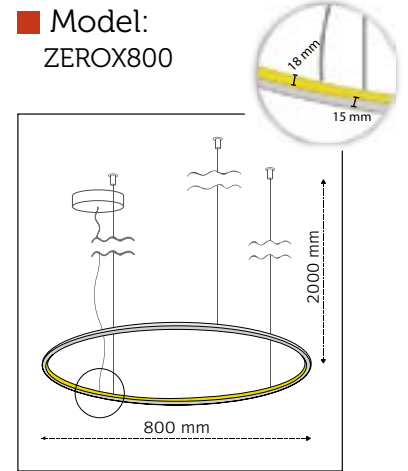

■ Outer Diameter:
700mm

■ Height:
18mm

■ LED Power:
21W

■ Luminous Flux:
1.640lm

■ Color Temperature:
2700K
3000K
4000K

TUNABLE WHITE
RGB

■ CRI:
90+

■ Build in LED Driver:
Meanwell

■ Dimmable:
On request
DALI, TRIAC
LA LINIA DIMMING

■ Material:
Aluminium / Acrylic

■ Model:
ZEROX800