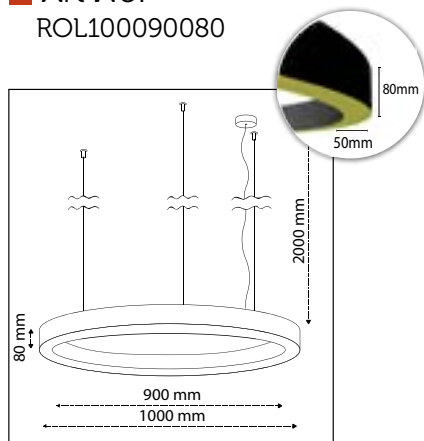

Product Specifications

■ Art No:
ROL40030080

■ Outer Diameter:
400mm

■ Inner Diameter:
300mm

■ Height:
80mm

■ LED Power:
15W

■ Luminous Flux:
2.025lm

■ Color Temperature:
2700K
3000K
4000K
TUNABLE WHITE
RGB

Projects

Product Specifications

■ Art No:
ROL70060080

■ Outer Diameter:
700mm

■ Inner Diameter:
600mm

■ Height:
80mm

■ LED Power:
31W

■ Luminous Flux:
4.185lm

■ Art No:
ROL90080080

■ Outer Diameter:
900mm

■ Inner Diameter:
800mm

■ Height:
80mm

■ LED Power:
40W

■ Luminous Flux:
5.400lm

■ Color Temperature:
2700K
3000K
4000K
TUNABLE WHITE
RGB

■ CRI:
90+

■ Build in LED Driver:
Meanwell

■ Dimmable:
On request
DALI, TRIAC
LA LINIA DIMMING

Product Specifications

■ Art No:
ROL100090080

■ Outer Diameter:
1000mm

■ Inner Diameter:
900mm

■ Height:
80mm

■ LED Power:
44W