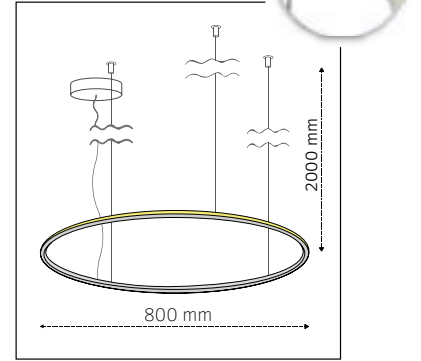

■ Outer Diameter:
800mm

■ Height:
18mm

■ LED Power:
24W

■ Luminous Flux:
1.880lm

■ Color Temperature:
2700K
3000K
4000K

TUNABLE WHITE
RGB

■ CRI:
90+

■ Build in LED Driver:
Meanwell

■ Dimmable:
On request
DALI, TRIAC
LA LINIA DIMMING

■ Material:
Aluminium / Acrylic