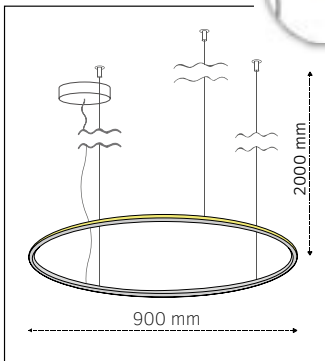

■ Build in LED Driver:
Meanwell

■ Dimmable:
On request
DALI, TRIAC
LA LINIA DIMMING

■ Material:
Aluminium / Acrylic

Product Specifications

Zero Y (Outward Lighting)

■ Model:
ZEROY900

■ Outer Diameter:
900mm