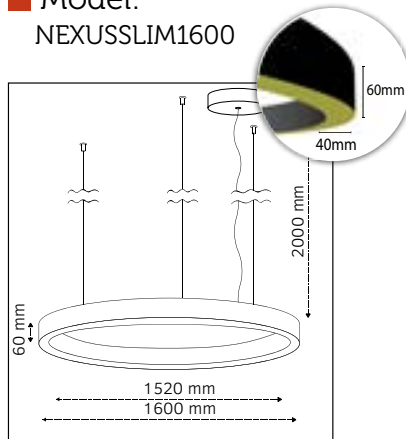

■ Outer Diameter:
1500mm

■ Inner Diameter:
1420mm

■ Height:
60mm

■ LED Power:
66W

■ Luminous Flux:
8.910lm

■ Color Temperature:
2700K, 3000K, 4000K,
TUNABLE WHITE, RGB

■ CRI:
90+

■ Build in LED Driver:
Meanwell

■ Dimmable:
On request
DALI, TRIAC
LA LINIA DIMMING

■ Material:
Aluminium / Acrylic

■ Model:
NEXUSSLIM1600

■ Outer Diameter:
1600mm

■ Inner Diameter:
1520mm

■ Height:
60mm

■ LED Power:
70W

■ Luminous Flux:
9.450lm

■ Outer Diameter:
1800mm

■ Inner Diameter:
1720mm

■ Height:
60mm

■ LED Power:
80W

■ Luminous Flux:
10.800lm

■ Color Temperature:
2700K, 3000K, 4000K,
TUNABLE WHITE, RGB

■ CRI:
90+

■ Build in LED Driver:
Meanwell