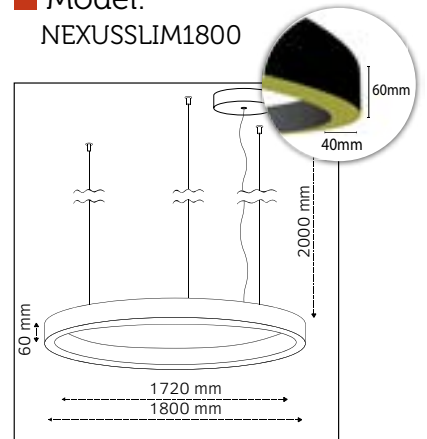

■ Outer Diameter:
1500mm

■ Inner Diameter:
1420mm

■ Height:
60mm

■ LED Power:
66W

■ Luminous Flux:
8.910lm

■ Color Temperature:
2700K, 3000K, 4000K,
TUNABLE WHITE, RGB

■ CRI:
90+

■ Build in LED Driver:
Meanwell

■ Outer Diameter:
1800mm

■ Inner Diameter:
1720mm

■ Height:
60mm

■ LED Power:
80W

■ Luminous Flux:
10.800lm

■ Color Temperature:
2700K, 3000K, 4000K,
TUNABLE WHITE, RGB

■ CRI:
90+

■ Build in LED Driver:
Meanwell