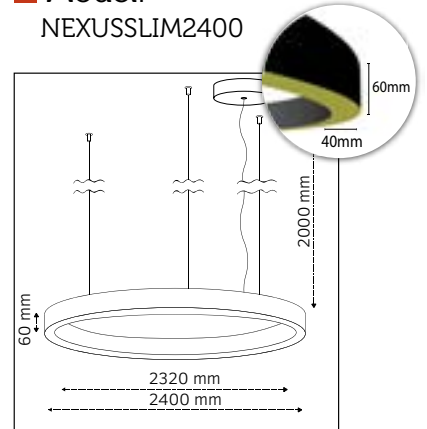

■ Outer Diameter:
2200mm

■ Inner Diameter:
2120mm

■ Height:
60mm

■ LED Power:
100W

■ Luminous Flux:
13.365lm

■ Color Temperature:
2700K, 3000K, 4000K,
TUNABLE WHITE, RGB

■ CRI:
90+

■ Build in LED Driver:
Meanwell

■ Dimmable:
On request
DALI, TRIAC
LA LINIA DIMMING

■ Material:
Aluminium / Acrylic

■ Model:
NEXUSSLIM2400