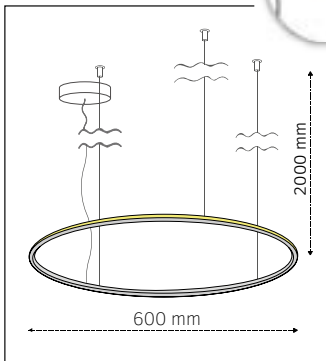

Product Specifications

Zero Y (Outward Lighting)

■ Model:
ZEROY600

■ Outer Diameter:
600mm

■ Height:
18mm

■ LED Power:
18W

■ Luminous Flux:
1.410lm

■ Color Temperature:
2700K
3000K
4000K