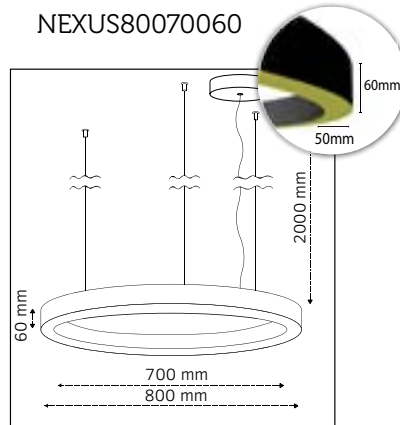

Projects

Product Specifications

■ Art No:
ROL70060080

■ Outer Diameter:
700mm

■ Inner Diameter:
600mm

■ Height:
80mm

■ LED Power:
31W

■ Luminous Flux:
4.185lm

■ Height:
60mm

■ LED Power:
31W

■ Luminous Flux:
4.185lm

■ Color Temperature:
2700K, 3000K, 4000K,
TUNABLE WHITE, RGB

■ CRI:
90+

■ Build in LED Driver:
Meanwell

■ Dimmable:
On request
DALI, TRIAC
LA LINIA DIMMING

■ Material:
Aluminium / Acrylic

■ Model:
NEXUS80070060

■ Outer Diameter:
800mm

■ Inner Diameter:
700mm

■ Height:
60mm

■ LED Power:
35W

■ Luminous Flux:
4.725lm

■ Color Temperature:
2700K, 3000K, 4000K,
TUNABLE WHITE, RGB

Product Specifications

Nexus

■ Model:
NEXUS100090060

■ Outer Diameter:
1000mm

■ Inner Diameter:
900mm

■ Height:
60mm

■ LED Power:
44W

■ Luminous Flux:
5.940lm