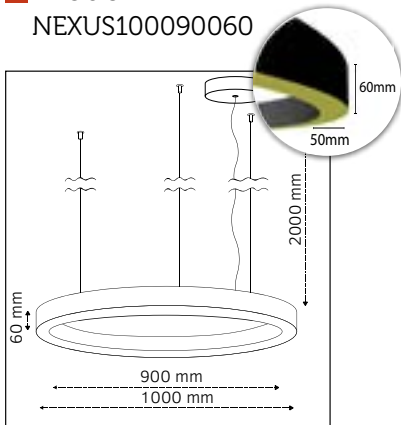

■ Material:
Aluminium / Acrylic

■ Model:
NEXUS80070060

■ Outer Diameter:
800mm

■ Inner Diameter:
700mm

■ Height:
60mm

■ LED Power:
35W

■ Luminous Flux:
4.725lm

■ Color Temperature:
2700K, 3000K, 4000K,
TUNABLE WHITE, RGB

Product Specifications

Nexus

■ Model:
NEXUS100090060

■ Outer Diameter:
1000mm

■ Inner Diameter:
900mm

■ Height:
60mm

■ LED Power:
44W

■ Luminous Flux:
5.940lm

■ Outer Diameter:
1200mm

■ Inner Diameter:
1100mm

■ Height:
60mm

■ LED Power:
53W

■ Luminous Flux:
7.155lm

■ Color Temperature:
2700K, 3000K, 4000K,
TUNABLE WHITE, RGB

■ CRI:
90+

■ Build in LED Driver:
Meanwell