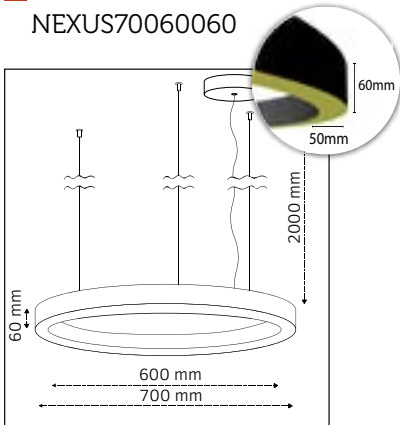

Projects

Product Specifications

■ Art No:
ROL70060080

■ Outer Diameter:
700mm

■ Inner Diameter:
600mm

■ Height:
80mm

■ LED Power:
31W

■ Luminous Flux:
4.185lm

■ Model:
NEXUS60050060

■ Outer Diameter:
600mm

■ Inner Diameter:
500mm

■ Height:
60mm

■ LED Power:
26W

■ Luminous Flux:
3.510lm

■ Color Temperature:
2700K, 3000K, 4000K,
TUNABLE WHITE, RGB

■ CRI:
90+

■ Build in LED Driver:
Meanwell

■ Dimmable:
On request
DALI, TRIAC
LA LINIA DIMMING

■ Material:
Aluminium / Acrylic

Product Specifications

Nexus

■ Model:
NEXUS70060060

■ Outer Diameter:
700mm

■ Inner Diameter:
600mm

■ Material:
Aluminium / Acrylic

■ Model:
NEXUS80070060

■ Outer Diameter:
800mm

■ Inner Diameter:
700mm

■ Height:
60mm

■ LED Power:
35W

■ Luminous Flux:
4.725lm

■ Color Temperature:
2700K, 3000K, 4000K,
TUNABLE WHITE, RGB