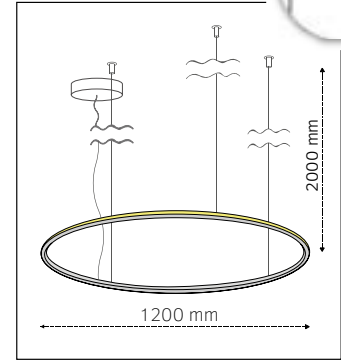

■ Outer Diameter:
1200mm

■ Height:
18mm

■ LED Power:
36W

■ Luminous Flux:
2.825lm

■ Color Temperature:
2700K
3000K
4000K

TUNABLE WHITE
RGB

■ CRI:
90+

■ Build in LED Driver:
Meanwell

■ Dimmable:
On request
DALI, TRIAC
LA LINIA DIMMING

■ Material:
Aluminium / Acrylic