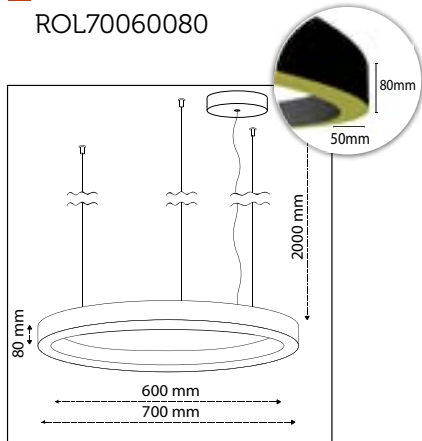

Product Specifications

■ Art No:
ROL40030080

■ Outer Diameter:
400mm

■ Inner Diameter:
300mm

■ Height:
80mm

■ LED Power:
15W

■ Luminous Flux:
2.025lm

■ Color Temperature:
2700K
3000K
4000K
TUNABLE WHITE
RGB

■ Inner Diameter:
500mm

■ Height:
80mm

■ LED Power:
26W

■ Luminous Flux:
3.510lm

■ Color Temperature:
2700K
3000K
4000K
TUNABLE WHITE
RGB

■ CRI:
90+

■ Build in LED Driver:
Meanwell

■ Dimmable:
On request
DALI, TRIAC
LA LINIA DIMMING

Projects

Product Specifications

■ Art No:
ROL70060080

■ Outer Diameter:
700mm

■ Inner Diameter:
600mm

■ Height:
80mm

■ LED Power:
31W

■ Luminous Flux:
4.185lm