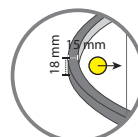

RING SET 1

Bestaat uit

- 1 x Plafondkap 26CM
- 1 x Ring 600 mm
- 1 x Ring 800 mm
- 1 x Ring 1000 mm

Driver in plafondkap, of te plaatsen boven plafond.

Technische specificaties

Uitvoering	Totaal vermogen	Lichtkleur	Optioneel
Finalis	105 watt	2200K, 2700K, 3000K, 4000K	Dimbaar, Indirect
Nexus Slim	105 watt	2200K, 2700K, 3000K, 4000K	Dimbaar, Indirect
Zero(X/Y)	72 watt	2200K, 2700K, 3000K, 4000K	Dimbaar

Plafondkappen zijn verkrijgbaar in

RAL9016 WIT MAT
RAL9005 ZWART MAT

Verkrijgbaar in:

- Finalis
- Nexus Slim
- Zero(X/Y)

Zero(X)

Licht Richting