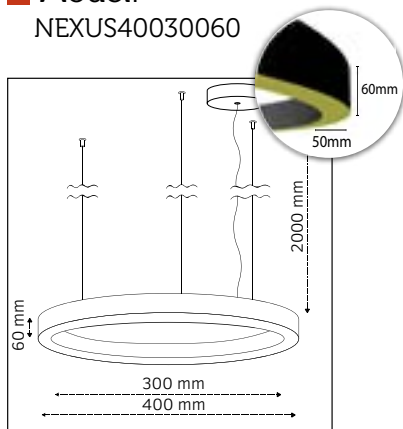

Product Specifications

■ Art No:
ROL40030080

■ Outer Diameter:
400mm

■ Inner Diameter:
300mm

■ Height:
80mm

■ LED Power:
15W

■ Luminous Flux:
2.025lm

■ Color Temperature:
2700K
3000K
4000K
TUNABLE WHITE
RGB

Projects

Product Specifications

■ Art No:
ROL70060080

■ Outer Diameter:
700mm

■ Inner Diameter:
600mm

■ Height:
80mm

■ LED Power:
31W

■ Luminous Flux:
4.185lm

■ Model:
NEXUS40030060

■ Outer Diameter:
400mm

■ Inner Diameter:
300mm

■ Height:
60mm

■ LED Power:
15W

■ Luminous Flux:
2.025lm

■ Color Temperature:
2700K, 3000K, 4000K,
TUNABLE WHITE, RGB

■ CRI:
90+