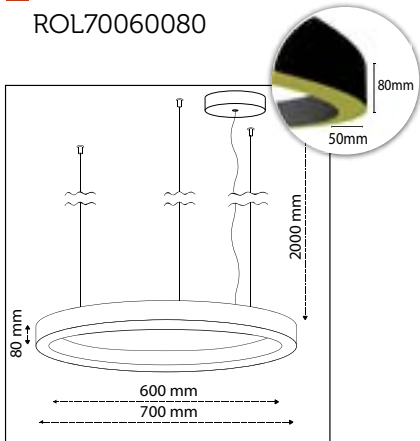

Product Specifications

■ Art No:
ROL40030080

■ Outer Diameter:
400mm

■ Inner Diameter:
300mm

■ Height:
80mm

■ LED Power:
15W

■ Luminous Flux:
2.025lm

■ Color Temperature:
2700K
3000K
4000K
TUNABLE WHITE
RGB

■ Inner Diameter:
500mm

■ Height:
80mm

■ LED Power:
26W

■ Luminous Flux:
3.510lm

■ Color Temperature:
2700K
3000K
4000K
TUNABLE WHITE
RGB

■ CRI:
90+

■ Build in LED Driver:
Meanwell

■ Dimmable:
On request
DALI, TRIAC
LA LINIA DIMMING

Projects

Product Specifications

■ Art No:
ROL70060080

■ Outer Diameter:
700mm

■ Inner Diameter:
600mm

■ Height:
80mm

■ LED Power:
31W

■ Luminous Flux:
4.185lm