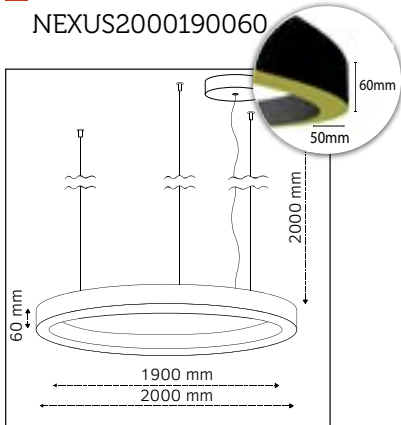

■ Model:
NEXUS1800170060

■ Outer Diameter:
1800mm

■ Inner Diameter:
1700mm

■ Height:
60mm

■ LED Power:
80W

■ Luminous Flux:
10.800lm

■ Color Temperature:
2700K, 3000K, 4000K,
TUNABLE WHITE, RGB

■ CRI:
90+

■ Build in LED Driver:
Meanwell

■ Dimmable:
On request
DALI, TRIAC
LA LINIA DIMMING

■ Material:
Aluminium / Acrylic

Product Specifications

Nexus

■ Model:
NEXUS2000190060

■ Outer Diameter:
2000mm

■ Inner Diameter:
1900mm